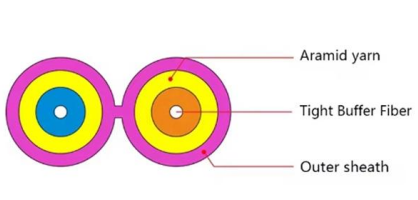

ODF 96 Core Fiber Optic Distribution Frame

ODF 96 Core is a high-density fiber optic distribution frame designed to meet the ever-increasing demands of today's network systems. This product is ideal for

[Contact Us](#)