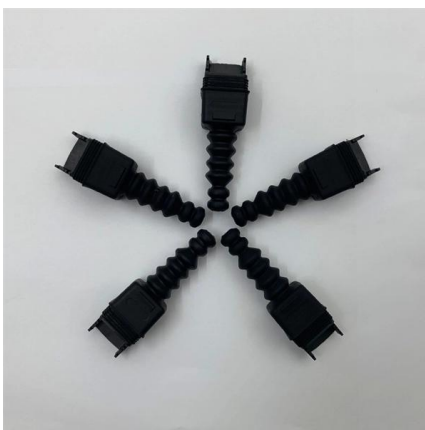

Digisol Channel SCS Fiber Distribution Frame Blank 6

DIGISOL Optical Distribution Frame provides cable interconnections between communication facilities which can integrate fiber splicing, fiber termination, fiber

[Contact Us](#)

Optical Distribution Frame RFO

The Optical Distribution Frame RFO meets this demand for more network capacity and reach, helping you meet the challenges that come with fiber management and migration to new technologies and