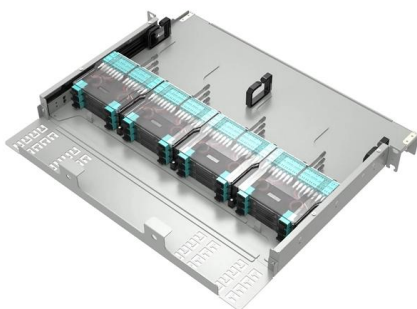

ODF: Optical Distribution Frame

The fiber optic distribution frame (FODF) is a critical piece of fiber optic technology that helps to improve the reliability and longevity of fiber optic cables.

[Contact Us](#)