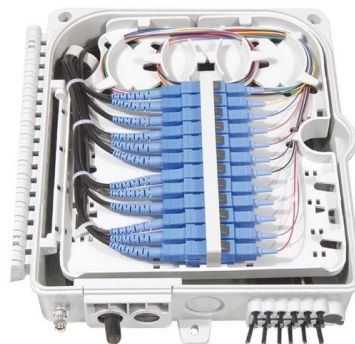

Optical Distribution Frame (ODF): What It Is, How It Works, and Why It

In the complex architecture of fiber optic networks, the Optical Distribution Frame (ODF) serves as the linchpin for organizing, protecting, and distributing optical signals. Whether in data centers, telecom

[Contact Us](#)