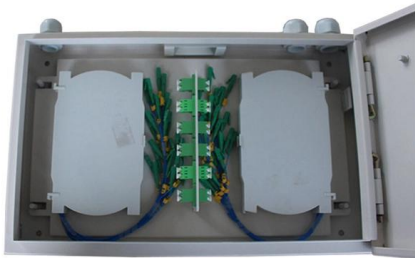

Digi IX25 5G Industrial Cellular Router

With its all-in-one design, industrial-grade enclosure and software-defined flexibility, Digi IX25 delivers the reliability, security and performance needed to scale modern IoT and enterprise networks with

[Contact Us](#)

ATN 980 Series

The ATN series routers are in wide-scale commercial use in global mobile transport scenarios, serving more than 130 top carriers worldwide. The routers have helped

[Contact Us](#)

Register of carrier licences and nominated carrier declarations

A list of carrier licences and nominated carrier declarations. The status shows if these are current, cancelled or the licence holder has given them up.

[Contact Us](#)