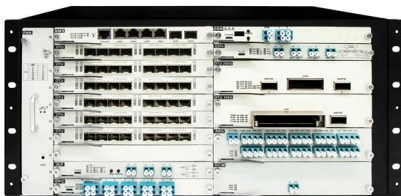

Best NBN plans for meeting promised speeds

We compare the best performing NBN plans from Aussie Broadband, Telstra, iiNet, TPG and more by how close they get to their maximum speeds.

[Contact Us](#)