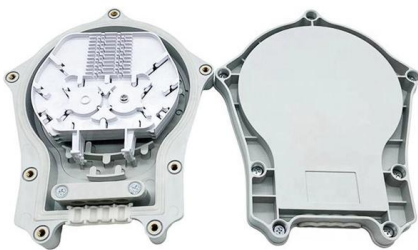

FLYPROFiber

Suitable for Various Harsh Installation Environments such as roads & snowfields & industrial fields & construction sites. Dual Armored Strength--- FLYPROFiber LC fiber jumper cable is Metal Steel

[Contact Us](#)