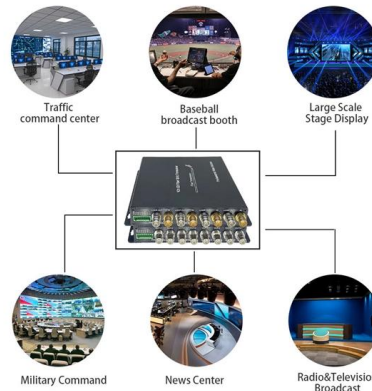

Armored Fiber Optic Patch Cables , LC SC ST Singlemode & Multimode

Shop armored fiber optic patch cables with LC, SC, ST connectors. Durable, crush-resistant cables for harsh environments, data centers, and outdoor use.

[Contact Us](#)

HES 48 Core Steel Armored Fiber Optic Cable SM

Produced with single mode fiber technology, these cables provide high performance and reliability in networks that require long-distance and high-capacity data

[Contact Us](#)

Single-Mode Fiber Cable Guide: Types, Specs & Selection

This comprehensive guide explores Single-Mode Fiber Optic Cable, covering technical specifications, deployment scenarios, and best practices to help you optimize your fiber infrastructure

[Contact Us](#)

72 Core Fiber Optic Cable GYTY53 Outdoor Armored

72 Core Fiber Optic Cable GYTY53 Outdoor Armored Double Jacket Waterproof Gel Filled loose tube direct burial is used for direct buried underground, it suit for long

[Contact Us](#)