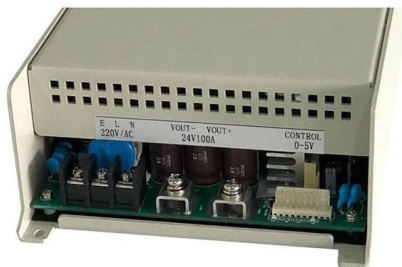

2 Core Single Mode Armored Optic Fiber Patch Cord

The armored patch cord is engineered for environments where a standard patch cord would be prone to damage. Our 2-core single-mode

[Contact Us](#)