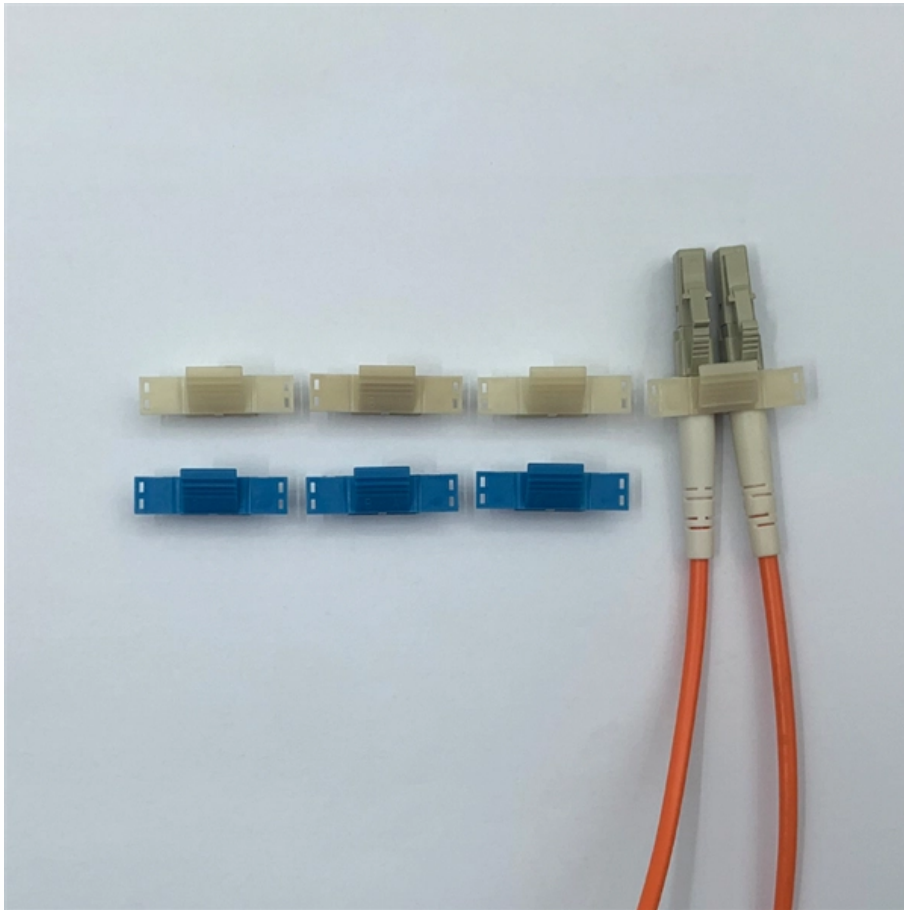

Armored Single-Mode Dual-Core Fiber Optic

Overview

The armoured patch cord is engineered for environments where a standard patch cord would be prone to damage. Our 2-core single-mode armoured fiber optic patch cord provides enhanced protection against physical stresses, ensuring signal integrity and durability in demanding settings. Protect your data connections and network installations with our indoor/outdoor tight buffered. This protection is often in the form of a layer of metal armor or a reinforced plastic coating. Rugged Outdoor Durability---- The Industrial TPU Jacket features strong tensile strength, high abrasion resistance, waterproof, high and low-temperature resistance, UV-resistant, and bending resistance. 48 Core Fiber Optic Cable GYTY53 Outdoor Armored Double Jacket Waterproof Gel Filled loose tube direct burial is used for direct buried underground, it suit for long distance and LAN fiber communications, we supply both the single mode GYTY53 cable and multimode GYTY53 cables.

Armored Single-Mode Dual-Core Fiber Optic

GYTS GYTA 48 Core G652D Single Mode Stranded

GYTA/S APL PSP Armored Stranded Loose Tube Optical Fiber Cable, The bending insensitive optical fibres are housed in loose tubes that are made of high-modulus