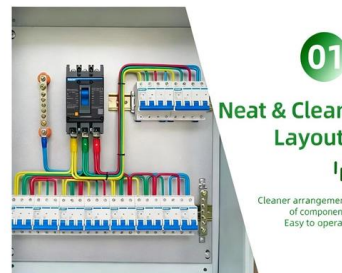

DETAILS DISPLAY

Focus On Every Detail

Switch industrial gigabit de 10 puertos

Switch industrial gigabit de 10 puertos Código PFS4210-8GT-DP Marca DAHUA Categoría Conectividad y accesorios Switches Descripción Switch industrial gigabit de 10 puertos Solicitar mas información

[Contact Us](#)