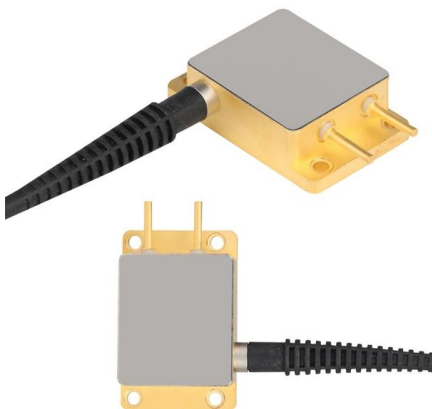

Argentina 10 Gigabit Industrial Switches

Argentina 10 Gigabit Industrial Switches

Product Catalog

IGS-510TF Industrial Compact 4-Port 10/100/1000T + 1

Gigabit Ethernet Switch Compact Size for More Practicability and Convenience The IGS-510TF is an industrial-grade Gigabit Ethernet Switch, featuring four

[Contact Us](#)

Switch Gigabit para redes industriales

El switch Gigabit para redes industriales admite hasta 28 puertos Gigabit Ethernet y puede funcionar como switch principal en la instalación. Para

[Contact Us](#)

Industrial 10G Ethernet Switches , Rugged 10Gbps Switches for Harsh

Our rugged 10G switches provide reliable performance for critical industrial networks. Equipped with advanced features like VLAN, QoS, link aggregation, and redundancy, these ruggedized 10G

[Contact Us](#)

PoE++ Network Switch 4-10/100/1000Mb RJ45, 2-100/1000Mb SFP

Unmanaged Industrial PoE++ Network Switch features two Gigabit SFP ports and four 10/100/1000-Mbps RJ-45 ports. It also supports PoE, PoE+, and 60-watt PoE++ so you can power devices like