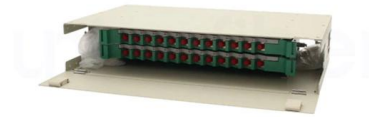

them ideal for heavily pSee more on
cablematters Panduit

Fiber Optic Panels - Panduit

Reserve space for future fiber optic needs with our blank fiber adapter panel. This panel snaps in for easy expansion and compliance with TIA/EIA-568-C.3 standards.

[Contact Us](#)

Fiber Wall Socket

A fiber optic socket panel is basically a plastic or metal plate mounted on walls and sometimes ceilings to complete a network cabling system. A wall plate also has