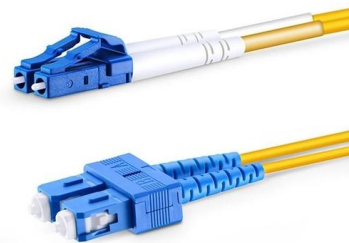

Fiber Optic Socket Panel Wall Outlet Faceplate Mini

Introduction to Fiber Optic Socket Panel This mini Fiber Optic Socket Panel fiber optic termination box is used for splicing and termination between indoor fiber

[Contact Us](#)