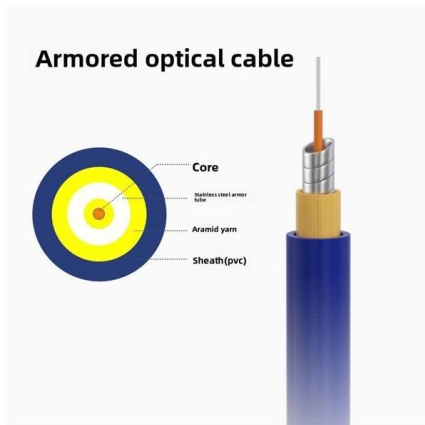

16P PoE Switch

o IEEE 802.3, IEEE 802.3u, IEEE 802.3x, IEEE 802.3ab, and IEEE 802.3z network standards available o IEEE 802.3 af & at high POE power supply o Store-and

[Contact Us](#)

Switch Poe ZKTeco semi-novo 8 portas

Switch Poe ZKTeco semi-novo 8 portas
AOA30,000 Listed 3 hours ago in Luanda, Angola
?

[Contact Us](#)

POE-GSH1602M-200: Managed Gigabit 200W PoE+ Switch

The AirLive POE-GSH1602M-200 is a L2+ managed 20-Port Gigabit PoE+ switch including 16 PoE ports and 2 Gigabit SFP and 2 RJ45 Uplink ports with high 200W PoE power.