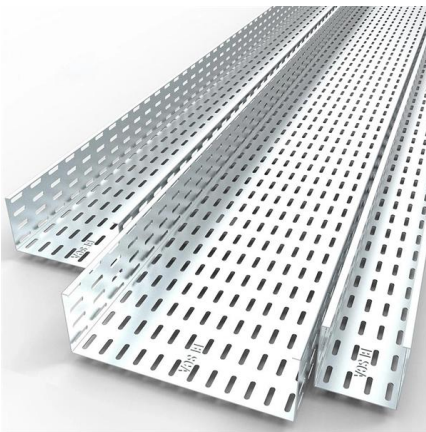

Metal Cable Support System

A Cable Tray, Ladder and Trunking Supplier in Singapore. Cable Tray and Ladder, Cable Trunking, Wire mesh Basket Tray - Comply to IEC 61537 and NEMA VE-1

[Contact Us](#)

- ☒ IP65/IP55 OUTDOOR CABINET
- ☒ OUTDOOR CABINET WITH AIR CONDITIONER
- ☒ OUTDOOR ENERGY STORAGE CABINET
- ☒ 19 INCH

CABLE TRAY, CABLE LADDER, CABLE TRUNKING CATALOGUE

Fitting and accessories. with the same or different width of the cable run. All fittings are available in sizes and types corresponding to the straight cable tray sections. These fitting are including: elbow,

[Contact Us](#)