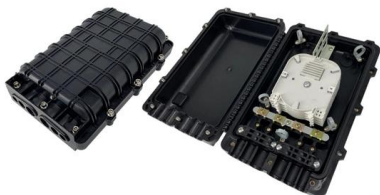

What Is an Aggregation Switch?

What is the difference between an aggregation switch and a core switch? An aggregation switch consolidates traffic from access switches, while a core switch acts as the backbone of the

[Contact Us](#)