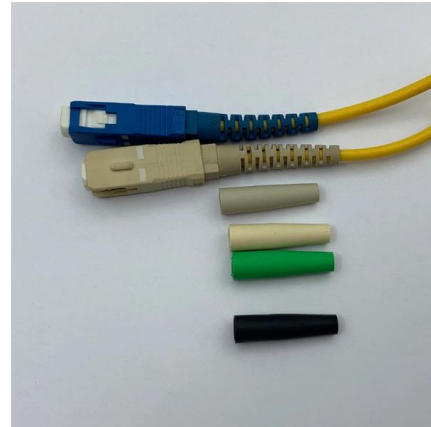

Fiber Distribution Architecture

The units are ideal in applications that require low-fiber-count distribution (school systems, public libraries, and businesses) and are available in two sizes: 3- and 6

[Contact Us](#)

Global Manufacturer & Supplier of Fibre Distribution Frame

Buy Fibre Distribution Frame at the best price from Norden Communication, the global manufacturer and supplier of electrical and optical solutions. Choose Norden for the worldwide supply of Fibre

[Contact Us](#)

Fiber Optic Patch Panels 96 Cores / 144 Cores Rack

We are a Fiber Optic Patch Panels 96 Cores / 144 Cores Rack Mount Drawing Type Optical Distribution Frame Manufacturer. We supply fiber optic panels in

[Contact Us](#)