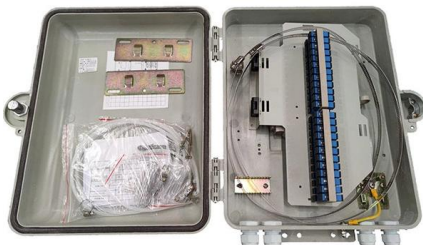

24 Port Intelligent Fiber Optic Patch Panel -

Product Details Intelligent Patch Panel Benefit
-Automate change management -Improve productivity -Increase network reliability and availability -Track physical location of networked devices -Secure

[Contact Us](#)