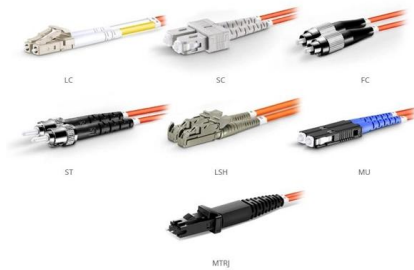

Infinique Intelligent Patch Panel Cat.6A Shielded

The 10G+ Cat.6A STP 24 Port Patch Panel delivers excellent headroom beyond 500MHz. Its robust die cast housing and fully shielded design optimizes shield effectiveness protection from EMI and alien

[Contact Us](#)

OM1 Fiber Patch Cable Family

24 Port Fiber Optic Patch Panel

The 24 port fiber optic patch panel is reliable fiber optic organization and distribution products, it is sliding type, convenient for operations and maintenance, The 24

[Contact Us](#)

Contact Us

For datasheets, pricing, or custom fiber access solutions, please visit:
<https://frindel.es>