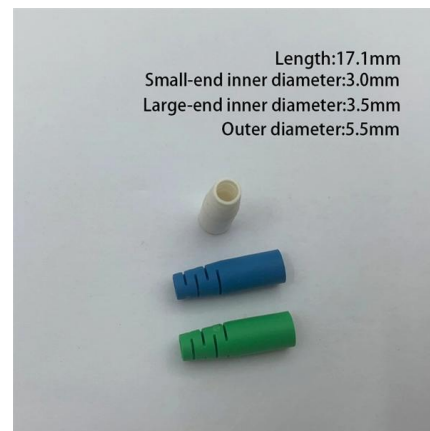

IP66

Buy direct from manufacturer IP65 and IP66 waterproof junction boxes and electrical enclosures. Keep your internal electronic and electrical components safe with our

[Contact Us](#)