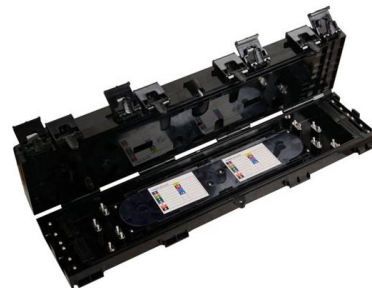

What Is a Distribution Box?

What to Look for When Choosing a Distribution Box If you're going to buy a distribution box, there are several things you should look for. You should

[Contact Us](#)