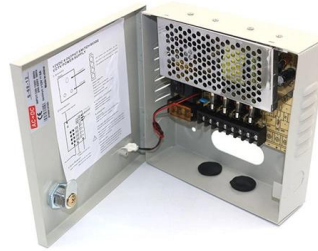

Cable tray

ABB designs and manufactures cable tray systems, including perforated tray, cable ladder, channel tray and strut (metal framing), directly from production facilities in

[Contact Us](#)

Contact Us

For datasheets, pricing, or custom fiber access solutions, please visit:
<https://frindel.es>