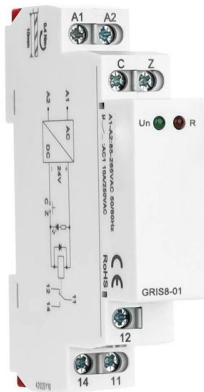

Aluminum Cable Tray, Aluminum Ladder Cable Tray

Optimize your cables with Aluminum cable trays of NewReach that are engineered for strength and efficiency. It utilizes high-strength aluminum alloy in innovative I

[Contact Us](#)