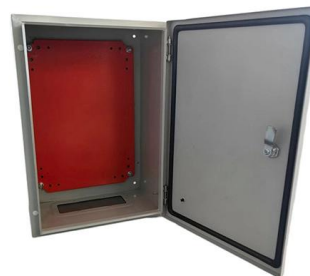

42U Data Center Micro Module Room Cold/Hot Channels Optional

Sheet metal production line: laser cutting, using Japanese top grade Amada EMZ-3610NT, EMZ-3510NT, 2510 automatic feeding equipment for numerical punching, improving the door opening rate,

[Contact Us](#)