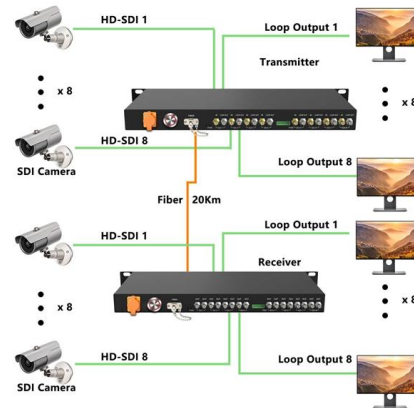

Coolnet 42U Pre-Integrated Micro Module: Rapid-Deployment Data

Coolnet 42U Pre-Integrated Micro Module: Rapid-Deployment Data Center Rack for Server Rooms

[Contact Us](#)

Data Center Solutions

At 42U, we know data centers. With over 20 years of providing cooling, power, monitoring, KVM Over IP and server management solutions to the data center, we are confident that our solutions will help you

[Contact Us](#)

Racks

Key Specifications Form Factor: 19-inch 1U rackmount Number of Fans: 4 Thermostat: Digital with adjustable temperature setpoint Power Input: 220V AC Mounting: Designed for standard 19-inch

[Contact Us](#)