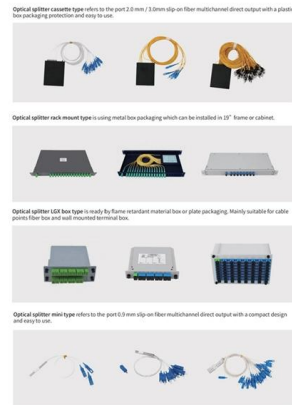

1200mm depth,

The 42U NavePoint Commercial Series network server cabinets have capacity and quality --everything it takes to get the job done right for your high-density

[Contact Us](#)

Lenovo 42U 1200mm Deep Racks Product Guide

Lenovo 42U 1200 mm Deep Rack offerings are industry-standard 19-inch server cabinets that are designed for high availability server environments.

[Contact Us](#)

Premium 45U Server Racks 800mm Wide 1200mm Deep

The SR45-8-12 Premium 45U Server Racks 800 Wide 1200 Deep is a 45U high, 600mm wide and 1000mm deep free standing server rack from Server Room Environments for use in computer rooms

[Contact Us](#)