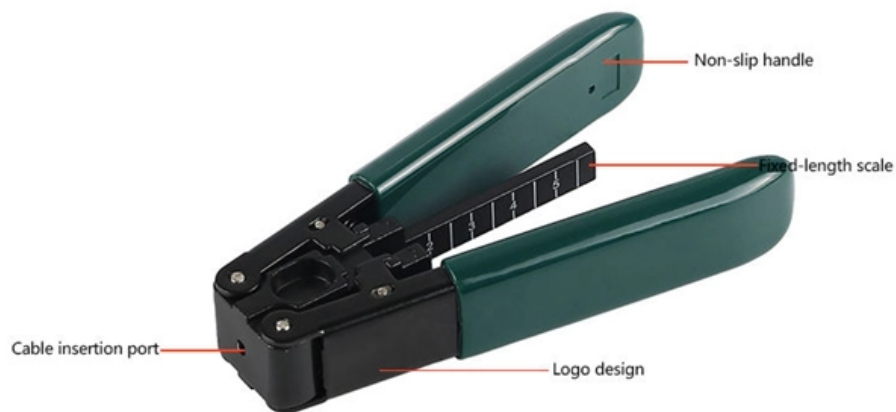

Adaptive PoE Switch

Adaptive PoE Switch

PoE vs PoE+ vs PoE++ Switch: How to Choose?

This article explains the differences between PoE, PoE+, and PoE++ switches, and how to choose the right type that best suits your needs.

[Contact Us](#)

Industrial Gigabit PoE Fiber Switch 8 Ports PoE+

Industrial Gigabit PoE Fiber Switch 8 Ports PoE+ Ethernet Switch with 100/1000M Adaptive 2 SFP Slots Din Rail Unmanaged 10/100/1000Mbps Small Network