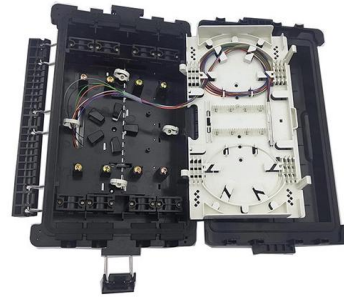

[Contact Us](#)

EXT MGD PoE+ SWT 4-RJ45 PoE+, 2-10/100/1000

PoE+ for convenience. This switch has four 10/10/1000-Mbps RJ-45 PoE/PoE+ copper ports and 2 10/100/1000-Mbps copper ports. This way you can power

[Contact Us](#)

EXTR MGD PoE+ Switch

PoE+ and SFP ports for flexibility. This switch has eight 10/10/1000-Mbps PoE/PoE+ copper ports and four SFP ports for uplinks. This way you can power distant

[Contact Us](#)