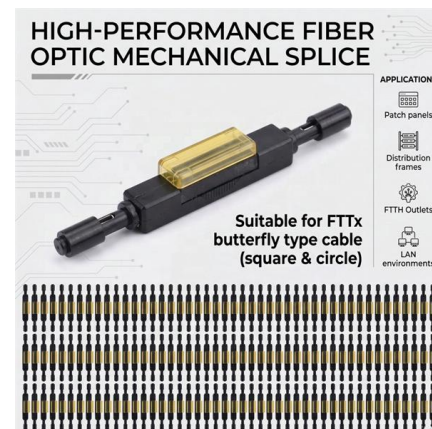

Accessories for Distribution Boxes

Accessories for Distribution Boxes Independent power supply with build-in power source, directly draws power from the incoming end to avoid the risk of protection

[Contact Us](#)