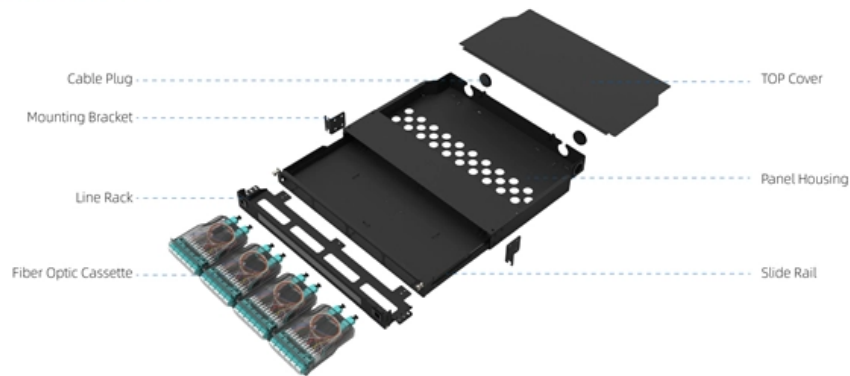

Accessories for Home Distribution Boxes

Component Diagram