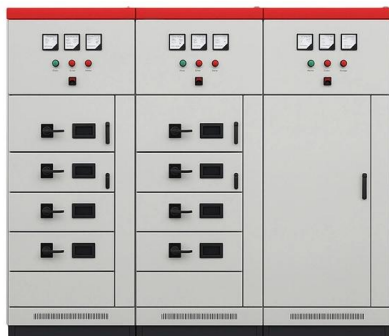

Accessories for DIN rail components are required for proper installation in distribution boxes. The product range includes busbars, wiring bridges in various lengths

[Contact Us](#)

Complete Guide For Distribution Boxes Types