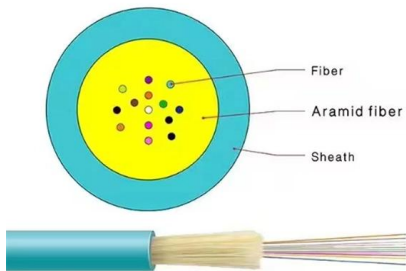

Distribution box with standard cable (for up to 4 to 4

With this convenient distribution box with a standard pin cable you can connect up to 4 grounding products with a grounded wall socket or a grounded extension cord

[Contact Us](#)

Amazon : Cable Distribution Box

Amazon : cable distribution box Bus Bar 12V 150A Power Distribution Block: DC Battery Marine Bus Bar Terminal Block with Cover 1/4" Stud 12 x #8 Screws Ground Power Distribution Block for

[Contact Us](#)

Amazon : Power Distribution Box

Browse power distribution boxes with circuit breaker protection and multiple outlet configurations. Shop durable solutions for construction and emergency use.

[Contact Us](#)