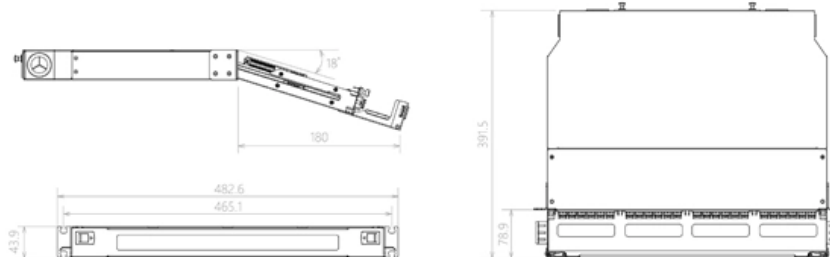

Accessories for Home Distribution Boxes

Component Diagram

Key dimensions

Maximum number of cores	Product size (excluding modules and adapters)	Standard color code
96	482.6*391.5*43.9mm	RAL9005

Accessories for Home Distribution Boxes