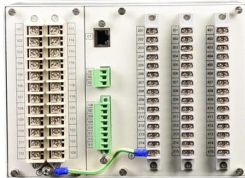

Distribution Box and Selection Guide

Distribution Box Selection Guide This guide provides information on how to select the appropriate Distribution Box for Electric project. If you have any

[Contact Us](#)