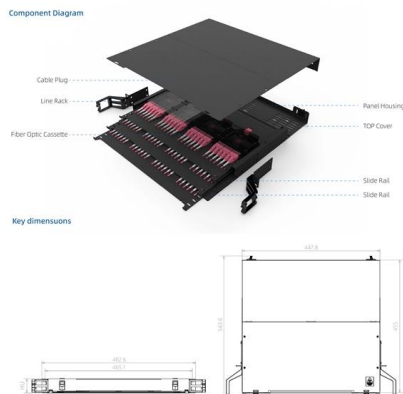

Speculative Decoding with TensorRT-LLM -- NVIDIA Triton Inference

This tutorial shows how to build and serve speculative decoding models in Triton Inference Server with TensorRT-LLM Backend on a single node with one GPU. Please go to Speculative Decoding main

[Contact Us](#)

Support Center

Support Center How can we help you? Welcome to the Blackmagic Design support center. Here you will find the latest software updates, support notes, instruction manuals and all kinds of helpful