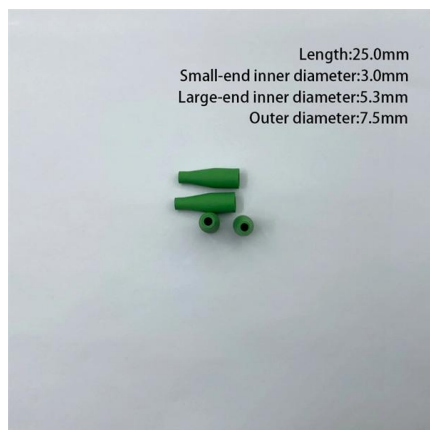

Yutian 9418 10-Port 24V Poe Power Supply Switch Replaces 5414

welcome to taobao buy yutian 9418 10-port 24v poe power supply switch replaces 5414/5424/9428 non-standard 24v switch, taobao hundreds of millions of hot selling goods, official logistics can send to

[Contact Us](#)