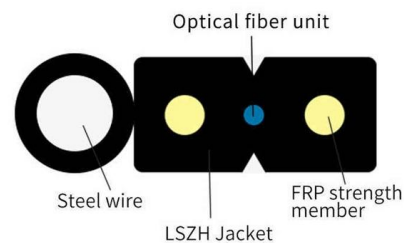

18-Port Gigabit-Rackmount-Switch mit 16 PoE+-Ports

Das stabile Metallgehäuse und ein professionelles Wärmeableitungsdesign sichern eine hohe Betriebstemperatur (0-50?) mit hoher Zuverlässigkeit. Durch die Konformität mit dem 802.3af/at

[Contact Us](#)