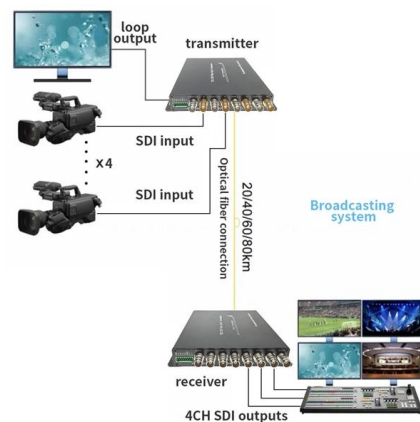

9-port industrial-grade surveillance switch

9-port industrial-grade surveillance switch

ZEBRONICS 16-Port Full Gigabit PoE Surveillance Switch

The ZEBRONICS 16CH Full Gigabit PoE Switch is a powerful, efficient, and reliable networking solution that combines high-speed performance, smart power distribution, and industrial-grade

TL-SF1009P is a 9-Port 10/100Mbps Desktop Switch with 8-Port PoE+. Just plug and play with PoE Transmission for Surveillance up to 250 m. The total 65 W PoE

**Managed 9 Port Industrial Ethernet Switch ,
IDS-409-SFP , Perle**

Perle's rugged 9 port industrial managed Ethernet switch. Choose the number of 10/100/1000Base-T and SFP fiber ports you need for your environment.

[Contact Us](#)

Cisco Catalyst IE9300 Rugged Series

Cisco Catalyst IE9300 Rugged Series switches are high-performance rackmount switches for building scalable, resilient, and secure industrial networks.

[Contact Us](#)

9-Port Unmanaged Gigabit Industrial Switch

Engineered for industrial environments, this 9-port Gigabit switch assures high-speed data transfer and long-distance communication in harsh conditions. Like all our