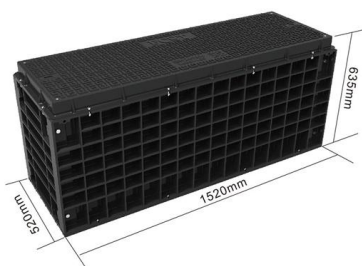

9-Port 10/100Mbps Desktop Switch with 8-Port PoE

TL-SF1009P is a 9-Port 10/100Mbps Desktop Switch with 8-Port PoE+. Just plug and play with PoE Transmission for Surveillance up to 250 m. The total 65 W PoE