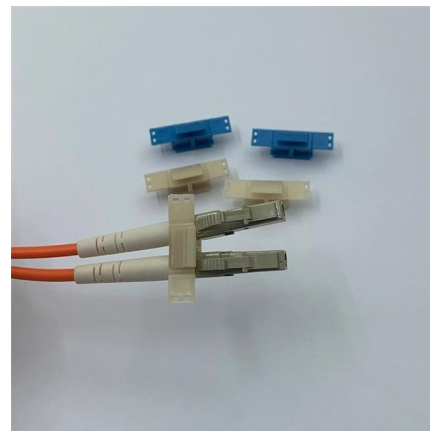

8 Port Wall Mount Fiber Optic Patch Panel

The 8 Port Fiber Patch Panel is a compact wall mount enclosure designed for indoor fiber optic distribution. It supports up to 8 adapter ports, compatible with SC, LC,

[Contact Us](#)