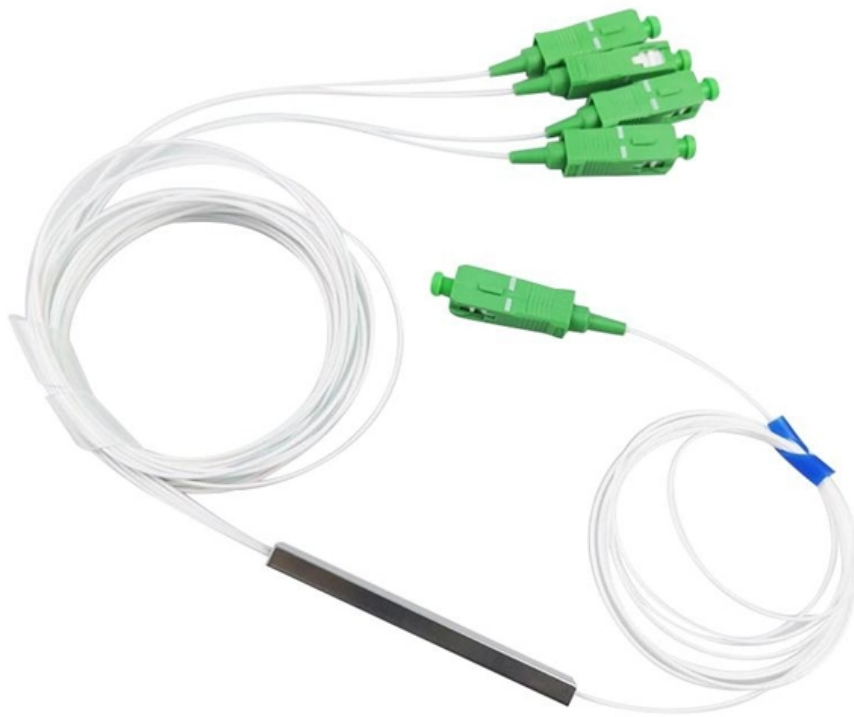

88-port fiber optic patch panel

88-port fiber optic patch panel

What is fiber patch panel?

Fiber optics, however, require precise and organized infrastructure for optimal operation. One crucial component in this infrastructure is the fiber patch

[Contact Us](#)

8 Port Fiber Patch Panel for Sale, Fiber Optic Patch

8 port fiber patch panel is made of high-quality cold-rolled steel plate material and cold-rolled steel plate, electrostatic spraying, with enough impact strength. High