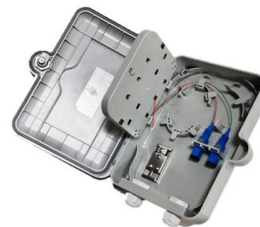

Structured Cabling Solutions

ICC is a structured cabling solutions manufacturer of copper & fiber optic connectivity products for commercial & residential applications.

[Contact Us](#)