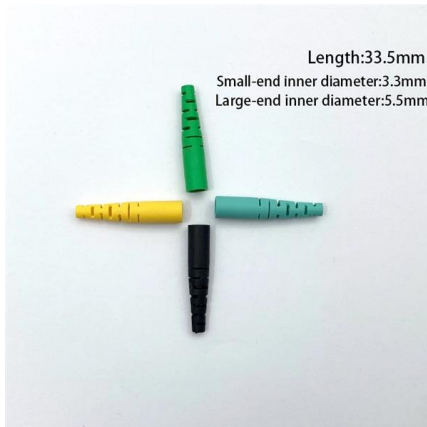

WB0800-S

Drop down cable management tray 800mm long
Enhance your office furniture with our range of cable management solutions which will add the finishing touches to any office environment.

[Contact Us](#)

TS 8 Specification Guide

The TS 8 sheet steel baying system offers significant space gain, simple interior installation, and bayability from all sides with symmetrical profiles.

[Contact Us](#)

Cable Tray 800mm

Available in 800mm and 1200mm lengths the Cable Tray is ideal for housing under desk power and data units, such as the P-Pack range, as well as neatly routing

[Contact Us](#)