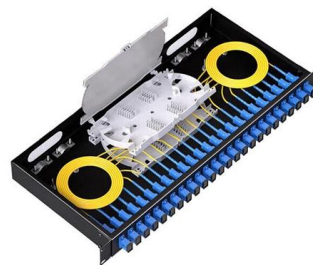

42u 800*800mm Network Cabinet with Vertical Cable Management

Our company adheres to 'quality-based, integrity management'. Our products are widely used in telecommunications, electric power, finance, Internet, industrial control, fully meeting user needs