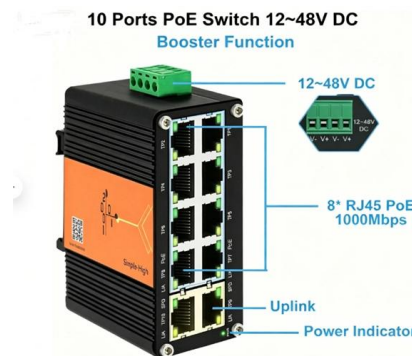

HPE SD-WAN Platforms

For network administrators and systems integrators alike, SD-WAN Software and Gateways includes a free mobile application that simplifies the onboarding of branch devices and an SD-WAN orchestrator

[Contact Us](#)