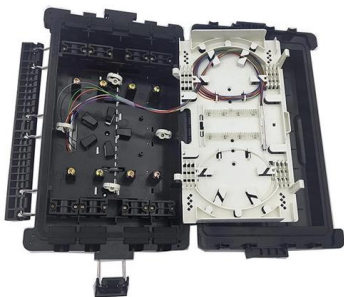

Cisco SD-WAN Routers Data Sheet

Cisco SD-WAN routers are delivered as hardware, software, cloud or virtualized components that sit at the perimeter of a site, such as remote office, branch office, campus, or a data center. They

[Contact Us](#)

HPE Aruba Networking EdgeConnect 10108-NFR 1G 2x SFP 2x

HPE Aruba Networking EdgeConnect SD-WAN augmented with SWG helps organizations protect all users and things from web-based threats eliminating the need to install an SSE agent on each device.

[Contact Us](#)

The Technical Solutions of FS 800G Transceivers

The FS 800G SR8 module provides high-speed connectivity for data center architectures, enabling them to cope with the ever-increasing demands of

[Contact Us](#)