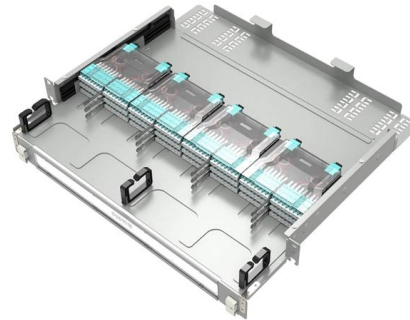

and Gateways

HPE Aruba Networking SD-WAN Software and Gateways utilize user, device, application, and location context to dynamically apply granular security policies in real-time as devices join the network

[Contact Us](#)