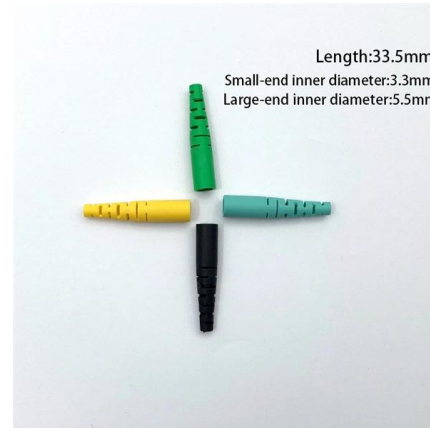

WAN platforms price, features and quickspecs.

[Contact Us](#)

HPE Aruba Networking EC-XL-H 6x SFP28 1/10/25G SD-WAN Gateway

HPE Aruba Networking EdgeConnect SD-WAN augmented with SWG helps organizations protect all users and things from web-based threats eliminating the need to install an SSE agent on each device.

[Contact Us](#)

HPE Aruba Networking EC-S-P 8x RJ45 10/100/1000 4x SFP+ 1/10G SD-WAN

The EC-S-P SD-WAN gateway is a compact form factor thin edge branch gateway appliance that serves to build an SD-WAN fabric using Zero Touch Provisioning. It supports MPLS, 4G/5G/LTE,

[Contact Us](#)

HPE Aruba Networking EdgeConnect SD-WAN , HPE Store Portugal

HPE Aruba Networking EdgeConnect SD-WAN delivers secure, high-performance WAN connectivity with cloud-first architecture and intelligent traffic routing.

[Contact Us](#)