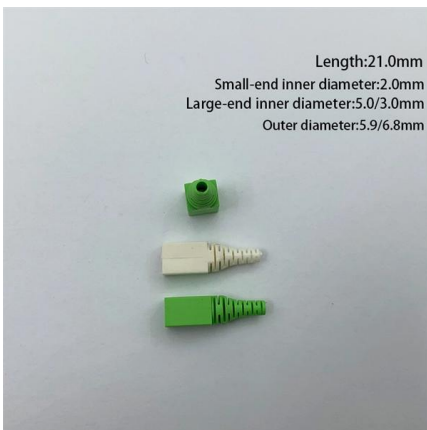

Cable Tray Fitting Accessories

Cable tray fittings like elbows, bends, tees, crosses, and risers are used to change the direction of cable routing. They allow cables to navigate corners, changes in

[Contact Us](#)

Elbow 45° KKC

GRP-Elbow 45° for cable tray, with unperforated side rails, with moulded connector, various dimensions, glass fiber reinforced polyester, pressed, RAL 7032, pebble