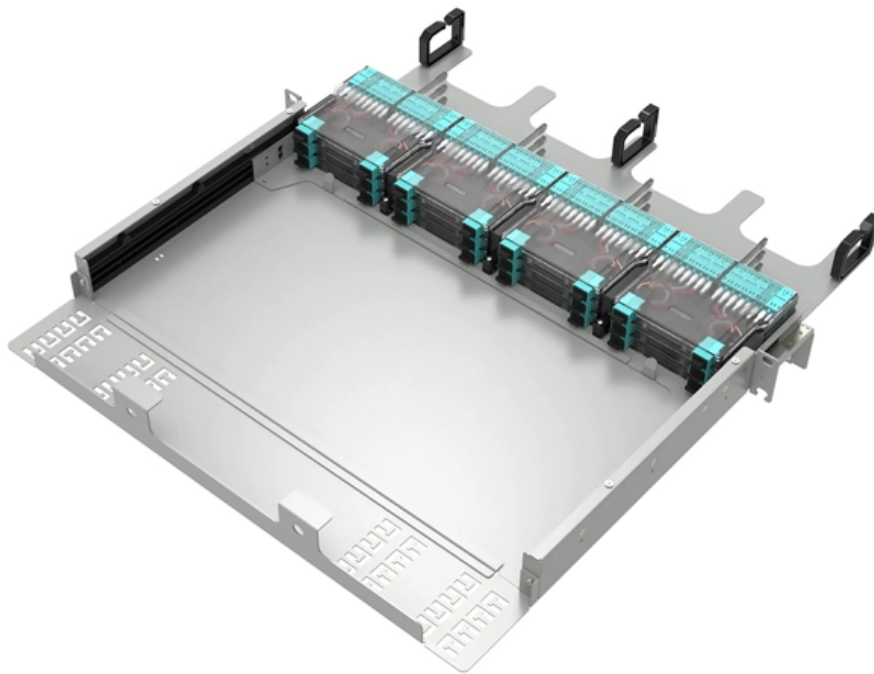

# 800200 Cable tray elbow

### I-BEAM Ladder Horizontal Elbows 90°

Cope I-BEAM horizontal bend for cable tray systems. Compatible with NEMA Classes 12B, 12C, 20A, 20B, 20C, and higher.

[Contact Us](#)

### FRP Cable Tray , Cable Tray Support

FRP Cable Tray System Overview FCT cable tray made of corrosion resistant fibre reinforced plastic, comes in standard height of 50mm and 80mm. FCT FRP Cable Trays are designed specifically for

### Elbow 90 Degrees Cable Tray 300mm (W) 50mm (H)

Elbow cable trays can fit into a corner to hold up, organise, and distribute your cable. With holes crafted for optimal airflow around the cables, you can also use cable