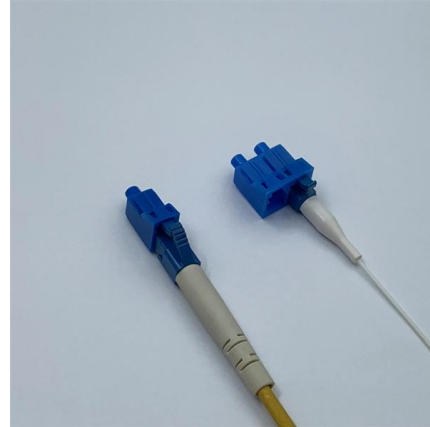

RES 85.200 F Elbow 90° for cable tray, 85x202 mm, with unperforated side beams, steel, hot dip galvanised DIN EN ISO 1461, incl. accessories
Add to Cart EURO.00 Excl. 0% VAT EAN

[Contact Us](#)

90° Horizontal Elbow , Cable Tray Systems , PUPCO

The 90° Horizontal Elbow provides essential support and enables seamless cable management throughout your cable routing system. All fittings have 3" tangents

[Contact Us](#)