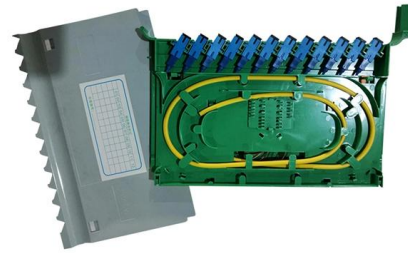

DRAFT SPECIFICATION FOR L. T. DISTRIBUTION BOX OF

1.1. : CONSTRUCTIONAL FEATURES :- L.T. Distribution Box shall be outdoor type and have suitable enclosure (factory built assembly) manufactured by Thermosetting Plastic i.e. Glass Fiber Reinforced

[Contact Us](#)

Technical Specifications for Outdoor LT Distribution boxes with

Scope: The scope of this specification covers Weather / Vermin proof LT distribution boxes (LTD) with controllers, MCCB, MCB, Bus bars, Contactors, CT's, Energy Meter, LT gas filled fixed capacitor, DC

[Contact Us](#)

Distribution box ST6 830 800x600x300mm IP66 VIKIWAT

Buy Distribution box ST6 830, 800x600x300mm, IP66 TIBOX for EUR 219.34 through Vikiwat online store. Fast shipping on all Industrial and home electrical

[Contact Us](#)