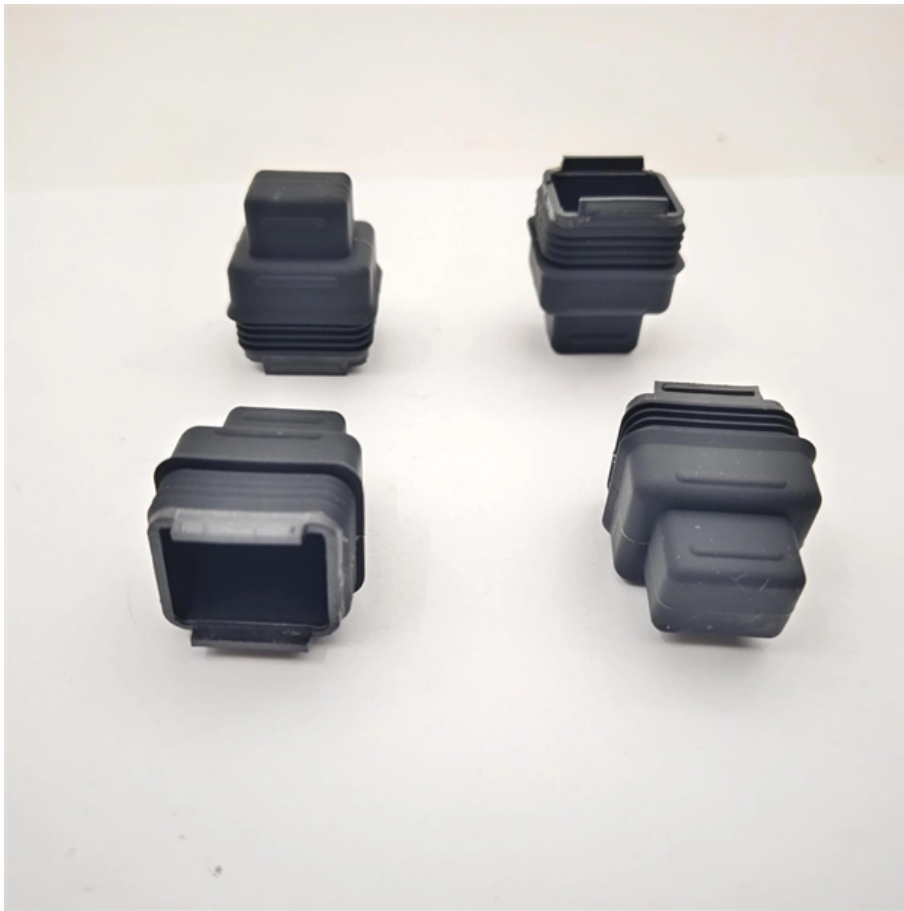

800 Outdoor Distribution Box

800 Outdoor Distribution Box

Generac Portable Power Distribution Box

The Generac Portable Power Distribution Box features adjustable circuit breakers that enable overcurrent protection to be changed easily -- great for applications requiring a main disconnect for