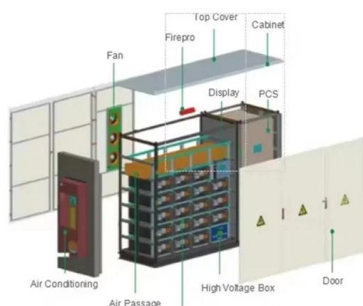

8 Port Fiber Switch 10/100/1000M RJ45 and 2-port

Our 8-port fiber switch offers stable performance and excellent quality. It is ideal for a small optical ethernet and optical networks with specialist needs.

[Contact Us](#)