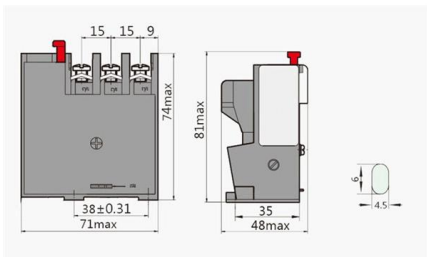

Fiber Optic Network Switches , Ethernet to Fiber

VERSITRON manufactures a wide range of fiber optic switches that provide links for your 10Base, 100Base, 1000Base Gigabit, and 10 Gigabit networks

[Contact Us](#)

D-Link 28-Port Layer 2 Smart Managed Gigabit PoE Switch

The DGS-1210 Series switches support 8, 16, 24, or 48 10/100/1000BASE-T ports. In addition, each switch supports 2 or 4 Gigabit SFP ports for optical connections using multimode or singlemode SFP

[Contact Us](#)

8-Port Gigabit Desktop Switch with 8-Port PoE+

8-Port Gigabit Desktop Switch with 8-Port PoE+. The total 62 W PoE power budget for the 8x PoE ports opens up a wide range of applications, such as surveillance for offices, dormitories, and small

[Contact Us](#)

8 Port Gigabit PoE Switch with 2 Gigabit Uplink, 120W Built-in

Cost-Effective, Durable Design for Long-Term Use: 8-port PoE+ ethernet gigabit switch features a rugged casing and advanced heat dissipation, paired with low-power, fanless operation for silent, long-lasting performance--even under heavy loads.

[Contact Us](#)