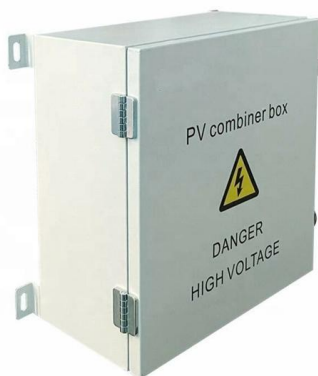

8 Core Fiber Terminal Box with ABS+PC &