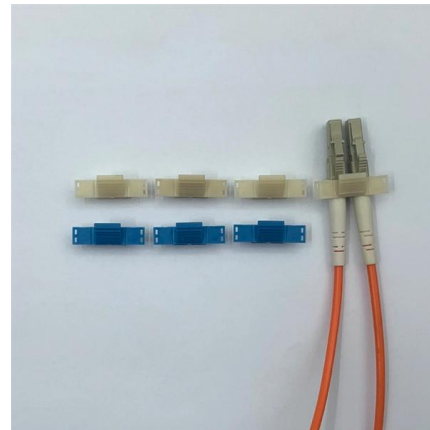

TE Connectivity

Hier sollte eine Beschreibung angezeigt werden, diese Seite lässt dies jedoch nicht zu.

[Contact Us](#)

Indoor 8 Core Fiber Terminal Box for FTTH and FTTD

With an impact-resistant, anti-aging construction, it is optimized for

[Contact Us](#)