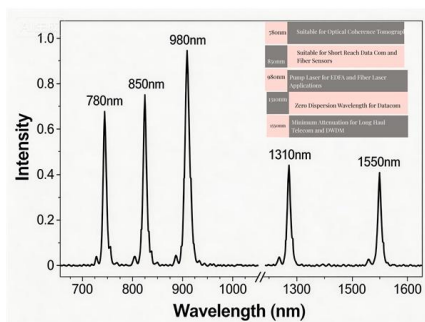

4 Core Wall Mount Fiber Optic Terminal Box for FTTH

The 4 Core Wall Mount Fiber Terminal Box provides secure splicing, termination, and IP65 waterproof protection. Ideal for indoor/outdoor FTTH

[Contact Us](#)