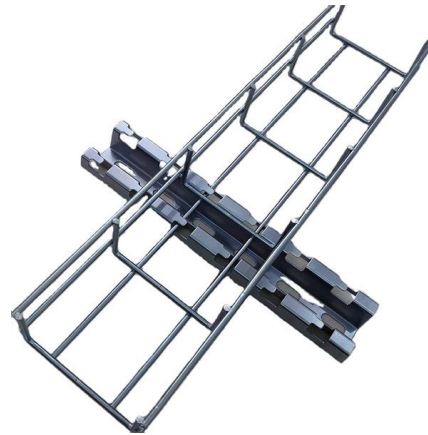

[Contact Us](#)

8 Core Outdoor Fiber Distribution Box

In summary, 8 Core Outdoor Optical Fiber Distribution Boxes serve as critical infrastructure components in network connectivity, ensuring the efficient management, protection, and distribution of fiber optic

[Contact Us](#)

8 Core Fiber Optic Distribution Box Outdoor FTTH Network

8 Core Fiber Optic Distribution Box/Fiber access terminal box (FAT)/optical termination box (OTB) is a compact fiber management box used for

[Contact Us](#)

Telecom 8 Core Fiber Optic Splitter Terminal Box

Telecom 8 Core Fiber Optic Splitter Terminal Box Product Model SP-1602-8C Product Description SP-1602-8C fiber access termination box is able to hold up to