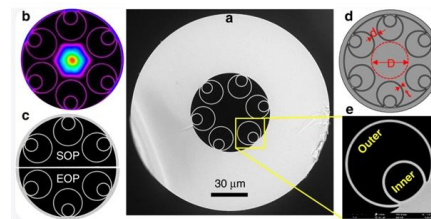

8 Core Fiber Optic Termination Box

SC UPC adapter 8Core Fiber Optic Termination Box 8 port for the optical fiber splice Application: 1, for the optical fiber splice, branch; 2, can flip, disk can be

[Contact Us](#)