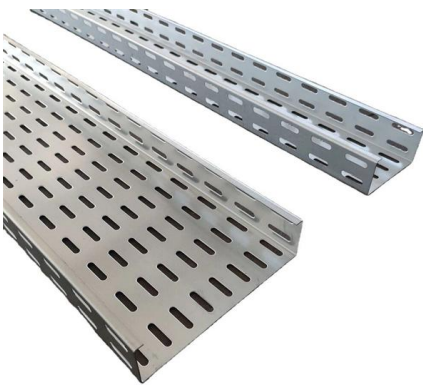

8 Port Wall Mount Fiber Splitter Distribution Box, 4

The 8 ports wall mount fiber distribution box with 2 cable glands allows 2 entry cable dia with is $\varnothing 6 \sim \varnothing 12$, which can hold a 1x8 plc splitter and support 4 cores splicing.

[Contact Us](#)