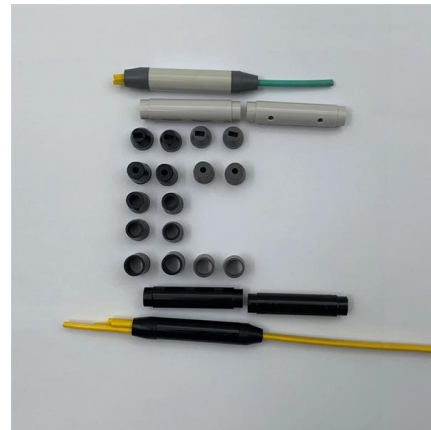

90 Horizontal Elbow , Ladder Trays , Cable Tray and Reels , Wire and

The aluminum I-beam design of ITray is perfect for industrial installations with large diameter cables in long span situations, minimizing total tray width and creating a smooth transition between straight

[Contact Us](#)

90 Degree Horizontal Bend Cable Tray, Pre Galvanized Steel, IF

Horizontal 90 deg bend perforated cable tray, manufactured from pre galvanized steel (GI), inside flange, 1.5mm thick, 100mm height, 100mm width, its unique design allows for easy bending without