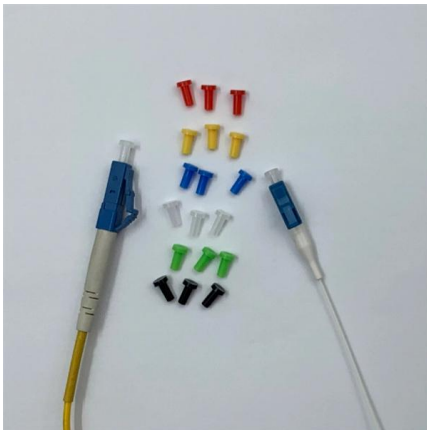

Cable Tray Systems

Our cable tray systems securely hold and protect cables and come in many models and sizes, solid bottom and ventilated.

[Contact Us](#)

90° Vertical Elbow , Cable Tray Systems , PUPCO

The 90° Vertical Elbow provides essential support and enables seamless cable management throughout your cable routing system. All fittings have 3" tangents

[Contact Us](#)

Elbow 90° RES

RES 85.200 F Elbow 90° for cable tray, 85x202 mm, with unperforated side beams, steel, hot dip galvanised DIN EN ISO 1461, incl. accessories
Add to Cart EURO.00 Excl. 0% VAT EAN

[Contact Us](#)