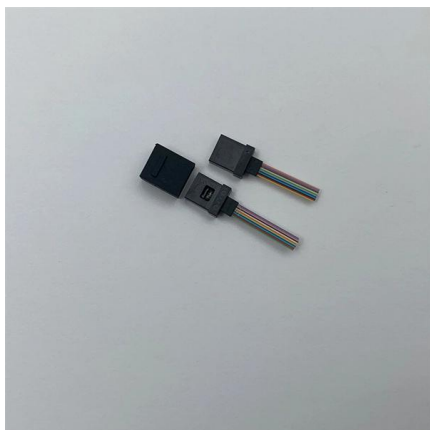

Shop 90 Deg Horizontal Bend Cable Tray, Powder Coated, IF Type,

Horizontal 90 Degree Bend Perforated Cable Tray, manufactured from powder-coated steel, Inside flange, 1.5mm thick, 75mm height, 100mm width, Its length and shape can be easily modified to suit

[Contact Us](#)