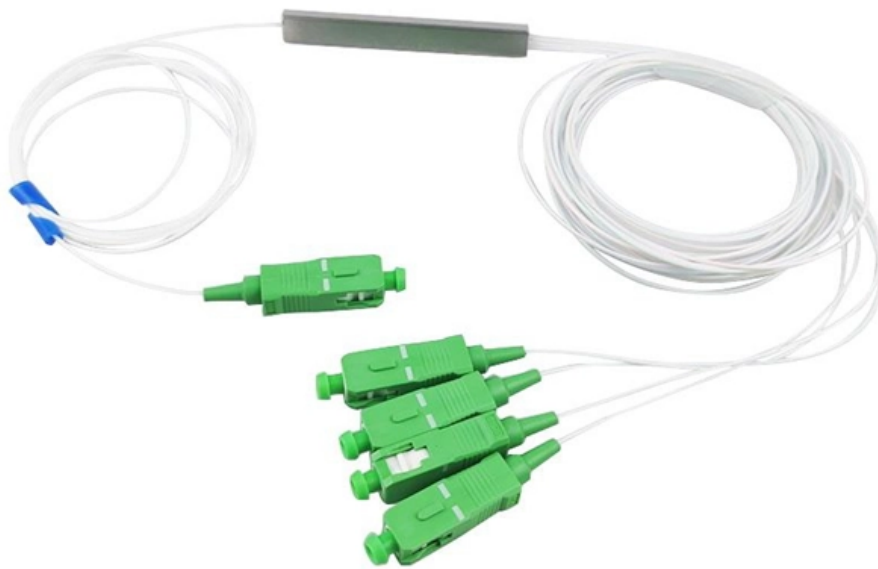

# **75 cable tray with 90 elbow**

## 75 cable tray with 90 elbow

---

### Shop 90 Degree Horizontal Elbow Perforated Electrical Cable Tray

90 degree horizontal bend perforated electrical cable tray, manufactured from powder-coated steel, with a height of 75mm and a width of 800mm, produced by Habbal Alarabi factory (HEMCO), its unique

### 90 Horizontal Elbow , Ladder Trays , Cable Tray and Reels , Wire and

The aluminum I-beam design of ITray is perfect for industrial installations with large diameter cables in long span situations, minimizing total tray width and creating a smooth transition between straight