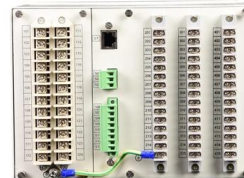

Vertical Inside 90 Elbow , Ladder Trays , Cable Tray and Reels , Wire

Choose from an extensive selection of metallic ladder tray with a variety of rung and bottom styles to choose from. Finishes include steel, 304L and 316L stainless steel to meet the needs of any

[Contact Us](#)