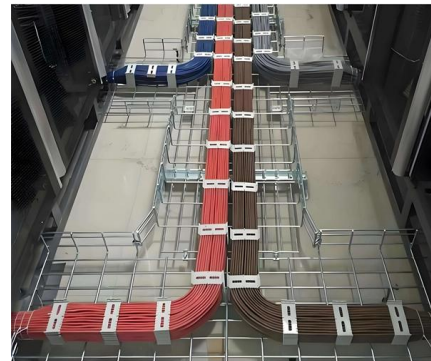

The Complete Guide to Distribution Box: Installation, Types & More

The primary purpose of a distribution box is to provide a safe and organized way to control electrical circuits. When an electrical fault occurs, such as an overload or short circuit, the protective

[Contact Us](#)

A Definitive Guide To Distribution Boxes

Box for distributing power When we talk about distribution boxes, we can't forget about Power Distribution Boxes, sometimes known as PDUs or distros. A distro is a device that safely

[Contact Us](#)

The installation requirements for the distribution box

A distribution box is the heart of any electrical system. It takes the incoming power and safely distributes it to different circuits throughout your

[Contact Us](#)