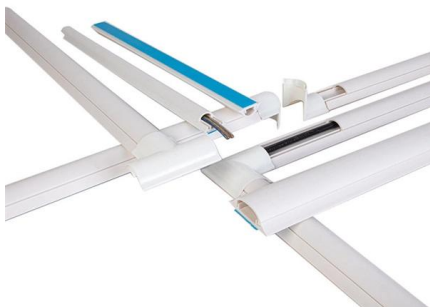

Elevate your network equipment storage and security with our sealed network cabinet! Featuring an 18 in internal depth, heavy-duty carbon steel construction, and tempered glass door, it supports free

[Contact Us](#)

GIVIMO 6U Wall Mount Network Server Cabinet

Overview Designed for hands-on tasks, the 6U wall mount network server cabinet is a 19-in standard rack enclosure for switches - patch panels - routers and small AV gear in offices - classrooms - retail

[Contact Us](#)

2U Server Rack Cabinet, Vertical-Mount, Switch-Depth,

Overview The SRWF2U SmartRack 2U Low-Profile Vertical-Mount Switch-Depth Wall-Mount Rack Enclosure Cabinet is designed to house EIA-standard 19-inch

[Contact Us](#)

6U LINIER Fixed Wall Mount Cabinet

Cost effective with Vented door USA Made 6U LINIER Fixed Wall Mount Cabinet, provides stability and durability for your valuable server and network equipment. B00K5EO9HQ

[Contact Us](#)