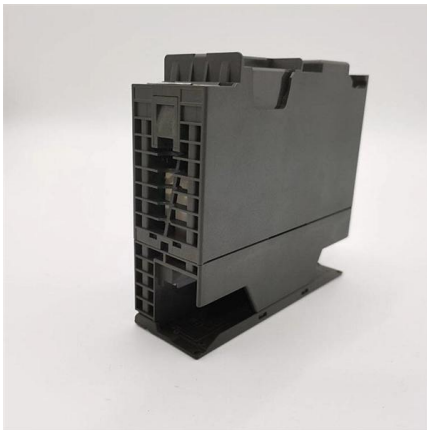

VEVOR 6U Wall Mount Network Server Cabinet, 15.5"

VEVOR 6U Wall Mount Network Server Cabinet, 15.5" Deep, Server Rack Cabinet Enclosure, 200 lbs Max. Ground-Mounted Load Capacity, with Locking Glass

[Contact Us](#)

6U 600 x 450

These racks are multi-functional rack enclosures designed to meet current IT market trends and applications ranging from high density computing and networking to broadcast and audio-video.

[Contact Us](#)

V7 RMWC6U 1N 6U Wall Mount Rack Cabinet, Preassembled,

Shop V7 RMWC6U 1N 6U Wall Mount Rack Cabinet, Preassembled, Vented Door, Adjustable Rails, Cold Rolled Steel, 5 Year Warranty Black products at Best Buy. Find low everyday prices and buy

[Contact Us](#)