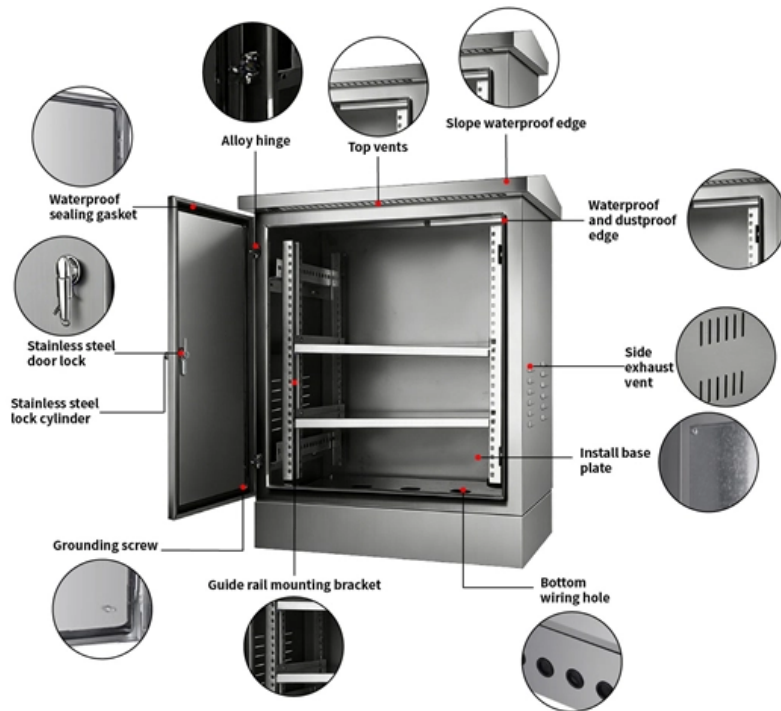

60-meter cable tray fixing bracket

60-meter cable tray fixing bracket

GUIDE CABLE TRAYS TECHNICAL

In accordance with its continuous improvement policy, Legrand reserves the right to change the specifications and illustrations without notice. All illustrations, descriptions and technical information

[Contact Us](#)

Cable Tray Accessories, Cable Tray Hangers & Support , RS

These fittings are used in conjunction with cable trays to support cables in ventilation holes, assist with directional change of piping systems, and aid cable channelling around obstacles.

[Contact Us](#)

Cable Tray Trapeze Support Bracket

Perfect for supporting cable trays, and can also be used for ladder installations when paired with the appropriate hold-down bracket. Comprehensive Kit: This all-in-one

[Contact Us](#)

Cable Tray And Fittings , Graybar Store

A cable tray system is used to support insulated electrical cables used for power distribution, control, and communication. Cable trays are used as an alternative to open wiring or electrical conduit