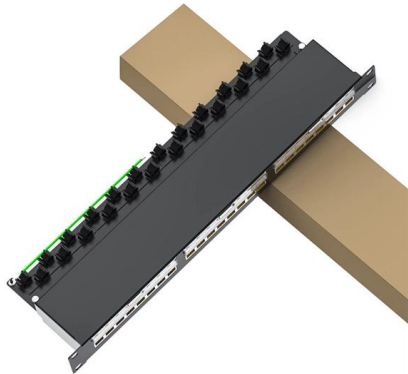

60-meter cable tray fixing bracket

60-meter cable tray fixing bracket

GUIDE CABLE TRAYS TECHNICAL

In accordance with its continuous improvement policy, Legrand reserves the right to change the specifications and illustrations without notice. All illustrations, descriptions and technical information

[Contact Us](#)

Cable Tray Accessories, Cable Tray Hangers & Support , RS

These fittings are used in conjunction with cable trays to support cables in ventilation holes, assist with directional change of piping systems, and aid cable channelling around obstacles.

[Contact Us](#)

Cable Tray Trapeze Support Bracket

Perfect for supporting cable trays, and can also be used for ladder installations when paired with the appropriate hold-down bracket. Comprehensive Kit: This all-in-one

[Contact Us](#)

Floor-Mounted U Bracket for 60mm Wire Mesh Basket

Secure 60mm cable trays with this U-shaped floor bracket. Zinc-plated for corrosion resistance. Ideal for data centres, server rooms & industrial installs.