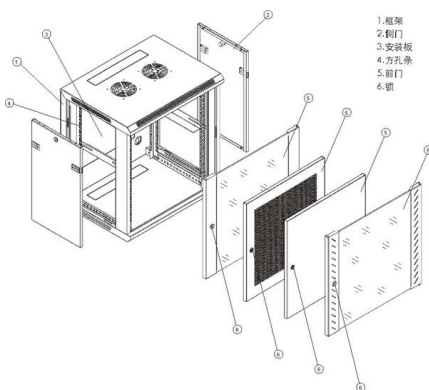

6-port PoE switch with optical ports

The best network switch of 2025 , TechRadar

Many switches will have a fixed maximum Wattage per port; on others, the power can be dynamically allocated, so different PoE ports can use

[Contact Us](#)

Moxa EDS-P206A-4PoE Ethernet Switch, 6 port, Unmanaged, 4PoE Ports

Reliable PoE Connectivity for Your Industrial Network: The Moxa EDS-G205A-4PoE Switch
The Moxa EDS-G205A-4PoE is a compact, unmanaged Gigabit Ethernet switch designed for industrial

[Contact Us](#)

Omada Omada 20-Port Gigabit Easy Managed Switch with 16-Port PoE+

Omada Omada 20-Port Gigabit Easy Managed Switch with 16-Port PoE+ - 18 Ports - Manageable - Gigabit Ethernet - 10/100/1000Base-T, 1000Base-X - 2 Layer Supported - 2 SFP Slots - 289.70 W

[Contact Us](#)

EDS-4008 Series

The EDS-4008 Series is a range of 8-port managed Fast Ethernet switches with the option for four 1 Gbps uplink ports or two 100M ST/SC fiber-optic ports. This

[Contact Us](#)