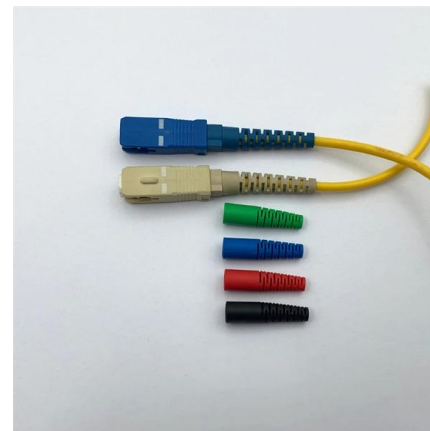

Fiber Optic IP65 288/576 Core FC/Sc SMC

This hub is ideal for fiber optic LANs, regional and access networks. Available in SMC and stainless steel enclosures, with single-sided and double-sided

[Contact Us](#)