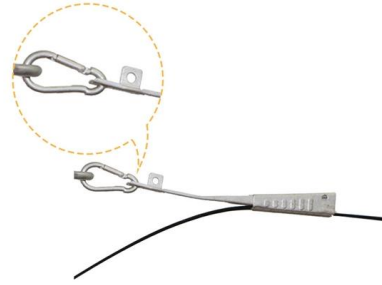

SJ-OCC-SS-576 Outdoor 576 Fibers Optical Cross

SJ-OCC-SS-576 Optical Cross Connection is made of double-side wire drawing stainless steel, with the protection grade reaching IP65. Those can endure

[Contact Us](#)

ODF MODF-576 Optical Distribution Frame 792 Core 66

ODF MODF-576 Optical Distribution Frame 792 Core 66 tray,ODF,Distribution Box,ODF

[Contact Us](#)

Contact Us

For datasheets, pricing, or custom fiber access solutions, please visit:
<https://frindel.es>