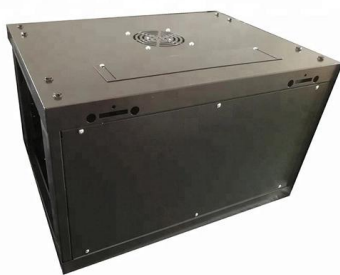

ODC-576B SMC Optical Distribution Cabinet

Tarluz provides full line of OCC from 96 core, 144 cores, 288 cores, 576 cores to 1152 cores; the material could be using high strength SMC or stainless steel,

[Contact Us](#)