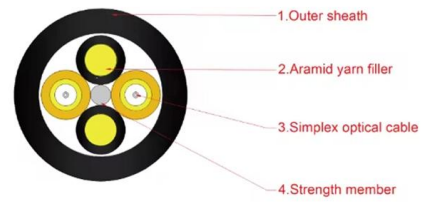

SMC fiber optic cross connect Street Cabinet FTTH

Video Product details: Product name 576 Core Fiber Optic Distribution Cabinet Connector Type SC, LC ST,FC Product Size 1450*750*540MM Material SMC Or

[Contact Us](#)

Kexint Factory Price 576 Cores FTTH Fiber Distribution Box

Kexint Factory Price 576 Cores FTTH Fiber Distribution Box, Find Details and Price about FTTH Manufacturer from Kexint Factory Price 576 Cores FTTH Fiber Distribution Box - Shenzhen kexint

[Contact Us](#)