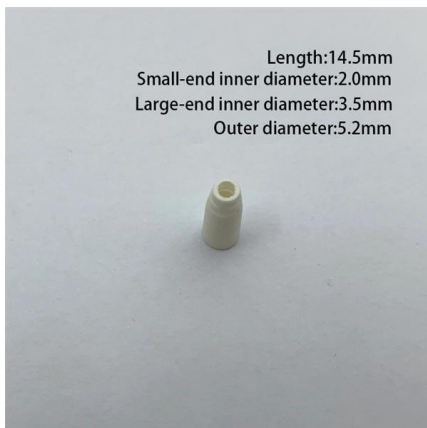

576 Cores Outdoor Optical Fiber Distribution Cabinet

Company Info Basic Info. Product Description FSP-FDC-576B Fiber Distribution Cabinet is used for connecting, allocation and dispatching of

[Contact Us](#)

720 core odf fiber distribution hub FTTX