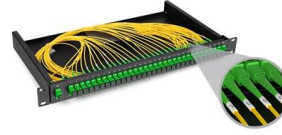

576 cores Indoor Distribution Frame Manufacturer,

576 cores Indoor Distribution Frame Optic Distribution Frame can be used in the termination and distribution of partial trunk optical cable in optical cable

[Contact Us](#)

Equipped with a removable **Mounting Plate** inside the enclosure, enabling customized drilling and secure component mounting.

ODC-576A Fiber Distribution Terminal FDT/OCC/ODC

The optical cross-connection Cabinet short for OCC, or some other place call it Optical Distribution Cabinet (ODC) or Fiber Distribution Terminal (FDT), is a

[Contact Us](#)

ODF-576B Optical Distribution Frame 576 Core 48 Tray

2.Our Quotation includes goods cost, shipping cost and trading charges. 3.The

[Contact Us](#)

ODF MODF-576 Optical Distribution Frame 792 Core 66

ODF MODF-576 Optical Distribution Frame 792 Core 66 tray Item No.: 01025 OEM & ODM Accepted Request Quote Description Review

[Contact Us](#)