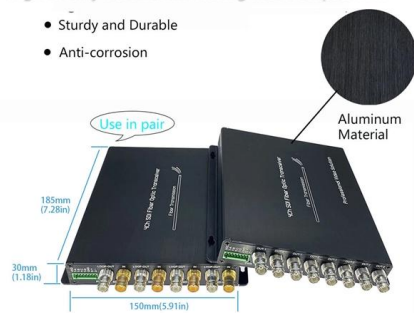

High Quality Aluminum Housing with Compact Size

- Sturdy and Durable
- Anti-corrosion

Small distribution box installation steps

The steps to install a small distribution box include selecting a suitable location, installing the base, placing the distribution box, connecting the

[Contact Us](#)

M500800 Manual

The following table describes some of the symptoms, probable causes and possible solutions in regard to the installation of the KVM HDMI over IP PoE Extender, 4K@60:

[Contact Us](#)