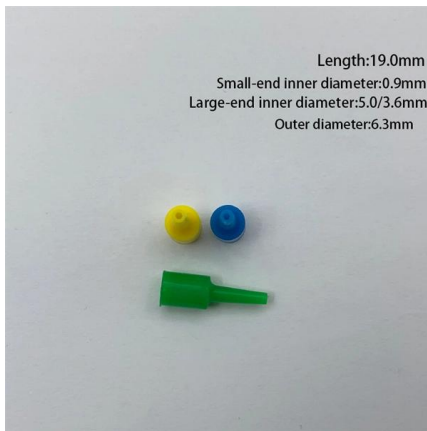

RACO, Steel, Steel Material & Nominal Size, Electrical

Cut-in electrical boxes install into existing drywall and clamp onto previously mounted electrical boxes. They expand the capacity for installing additional outlets and

[Contact Us](#)

Electronic Enclosures & Electrical Box Size Search , Polycase

Search our large selection of electronic enclosures and electrical box sizes to find the right option for your next product or application. Shop enclosures by size at Polycase .

[Contact Us](#)