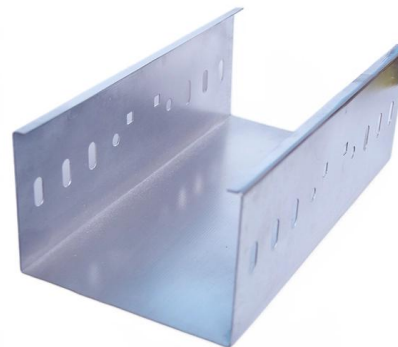

STEEL ENCLOSURE 500x500x150

Based in Wexford, we specialise in the distribution and installation of electronic goods for both individual and commercial customers. Choosing a selection results

[Contact Us](#)