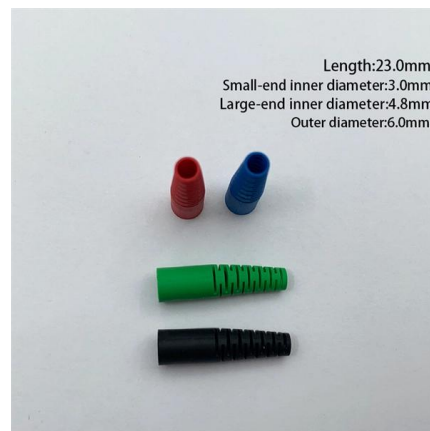

Butterfly Indoor FTTH Drop Cable

Butterfly FTTH drop cable is a popular type of fiber access optical cable, according to the different application environment and laying conditions, it has reasonable

[Contact Us](#)