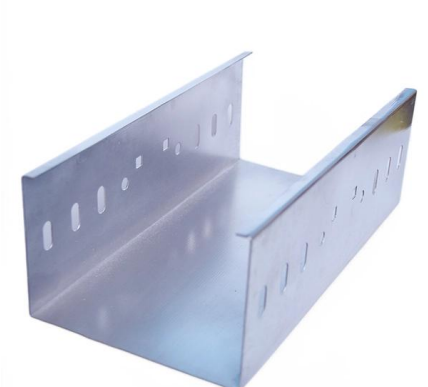

1U/2U/4U (Rack Unit) - Definition & Detailed Explanation

1U, 2U, and 4U are terms used to describe the height of a piece of equipment designed to be mounted in a standard 19-inch server rack. These measurements are

[Contact Us](#)