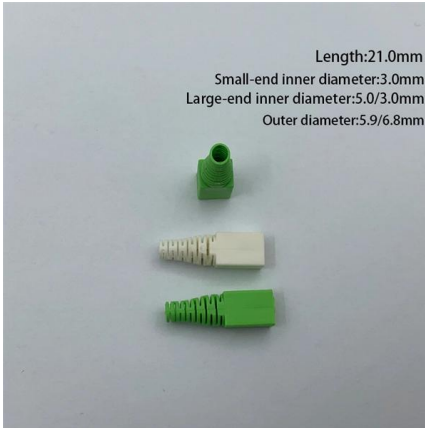

4U Switch Rack Dimensions

4U Switch Rack Dimensions

6U Wall Mount Rack Cabinet for Network Switches,

Lockable 6U switch-depth rack enclosure houses, organizes and secures 19 in. rack equipment in your classroom, closet or small office with limited floor space.

Rack unit

The rack unit size is based on a standard rack specification as defined in EIA -310. The Eurocard specifies a standard rack unit as the unit of height; it also defines a

[Contact Us](#)

Tecmojo 4U Wall Mount Rack, 4U Rack 14 inch Depth, 19

Racks are available from 4U to 15U Variants with 400mm, 450mm, 500mm and 600mm deep configuration. We can also undertake customized requirements. Conforms to DIN 41494 OR

[Contact Us](#)

1U/2U/4U (Rack Unit) - Definition & Detailed Explanation

The height of a rack is measured in Rack Units, written as U. A U is defined as 1 3/4 inches or 44.45mm. Find out more about 1U, 2U, 3U, 4U

[Contact Us](#)

Server Racks and Cabinet Sizes , Server Room Environments