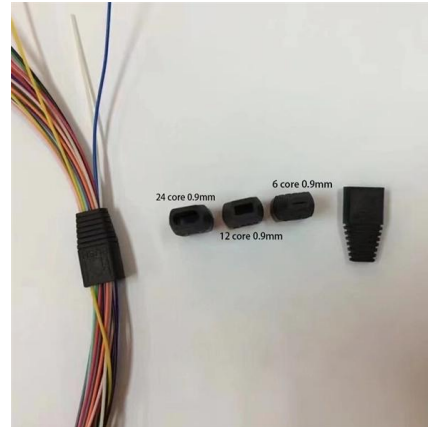

Rack unit

The rack unit size is based on a standard rack specification as defined in EIA -310. The Eurocard specifies a standard rack unit as the unit of height; it also defines a

[Contact Us](#)

Tecmojo 4U Wall Mount Rack, 4U Rack 14 inch Depth, 19

Sturdy: 4u server rack is construct from cold rolled steel, with a weight capacity of 110lbs (50kg); Electrostatic powder coat prevents rust and corrosion, quality finish

[Contact Us](#)

SmartRack 4U Low-Profile Vertical-Mount Vented Wall-Mount Mini Rack

Low-Profile Design Accommodates Switches, Panels and Other Standard Rack Equipment The 4U cabinet extends less than eight inches (20.3 centimeters) from the wall while housing network

[Contact Us](#)

Server Rack Sizes & Dimensions Explained: The Ultimate Guide to