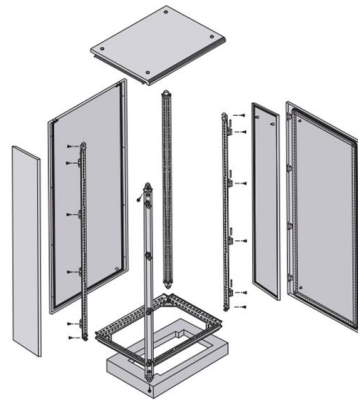

48 Pin ECU Housing Wire to Board PCB

Custom 48 Pin ECU Housing Wire to Board PCB
Male/Female Plug Car On-Board Controller Panel
Circuit Board Adaptor Aluminum Box No reviews
yet Wenzhou Lianzhong Connector Co., Ltd.

[Contact Us](#)

Mod6/Telco Patch Panel

Modular quadframe 19" telco panels provide
RJ21 50-pin connectors wired to RJ11, 2-contact
jacks. Often used to support voice, alarm, and
low speed data.

[Contact Us](#)

48 Headers, Male Pins , Connectors, Interconnects , DigiKey

This type of header contains male pins within a
plastic base and is meant to be mated with a
rectangular cable connector or a female socket
header for board-to-board connection.

[Contact Us](#)

MaxxECU PRO C3 (48-pin molex brown)

Purchasing through our authorized dealer
network ensures you receive full technical
support, warranty coverage, and access to the
latest firmware and features.

[Contact Us](#)