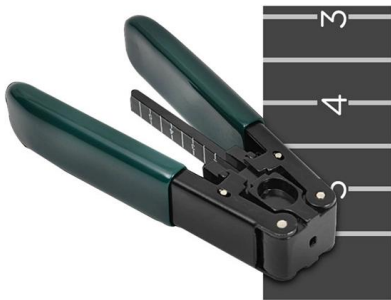

Contact Us

For datasheets, pricing, or custom fiber access solutions, please visit:
<https://frindel.es>