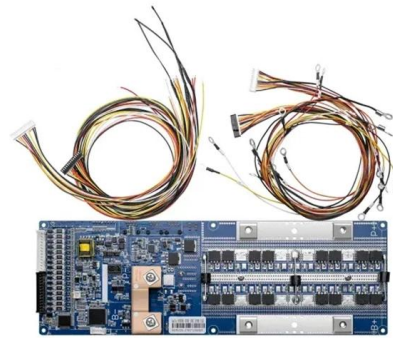

48 Headers, Male Pins , Connectors, Interconnects , DigiKey

Headers, Male Pins This type of header contains male pins within a plastic base and is meant to be mated with a rectangular cable connector or a female socket header for board-to-board connection.

[Contact Us](#)