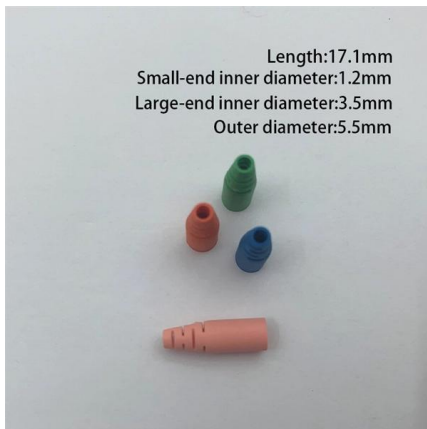

48 Pin Kinkong Customized Silver Aluminum ECU Box

48 Pin Kinkong Customized Silver Aluminum ECU Box with PCB Connector, Find Details and Price about Auto ECU Box Aluminum Enclosure Box from 48 Pin

[Contact Us](#)