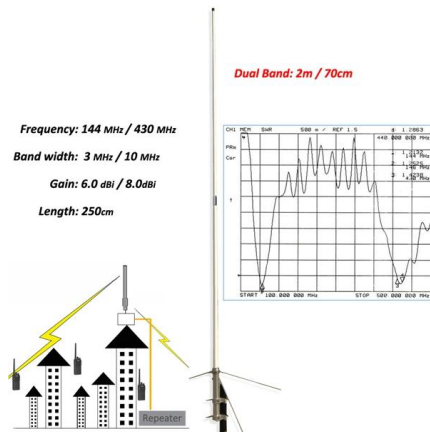

People who viewed this item also viewed 48 core Vertical Dome Fiber Optic Closure Splice oint Box Fiber Optic Closures \$130.59 \$137.46 Free delivery

[Contact Us](#)

Ficha_AR-SC4P-48F-M

AR-SC4P-48F-M is a small dome type fiber optic splice closure that used for fiber optic splicing and protection.