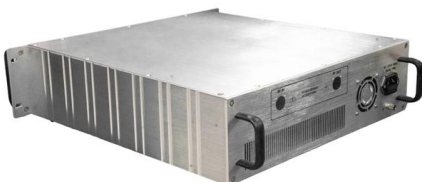

48-core vertical fiber optic fusion splice box

48-core vertical fiber optic fusion splice box

ABS 24/48 Core Fusion Splicing Tray for Vertical Dome Fiber Optic

Feature highlights: Durable ABS plastic fiber optic fusion splicing tray with a capacity of 12/24 cores, designed for FTTH terminal boxes and splice closures. Features easy installation, expandable

Fiber splice enclosure box is used for aerial, strand-mount FTTH "tap" locations where drop cables are spliced to distribution cables. There are mainly two types

Fusion Splice Tray 48 Cores

Fusion Splice Tray 48 cores is designed to provide a place to store the fiber cables and splices and prevent them from becoming damaged or being misplaced.

[Contact Us](#)

Fiber Splicing

Multilink , sku: MUL2000-F Multilink Starfighter Splice Enclosure - No Trays - 2000-F MSRP:

[Contact Us](#)

Fiber Optic Closures , Optical Communications , Corning

Corning Fiber Optic Splice Closures are designed for splicing fibers in aerial, duct and buried applications.

[Contact Us](#)

Vertical Joint Box/ Dome Type Splice Closure, 48 Cores.

Product Description It protects fiber optic splices while providing fast and easy no-cost re-entry. It can be installed on aerial, in manholes, ducts and mounted on poles. The Closure provides reliable sealing