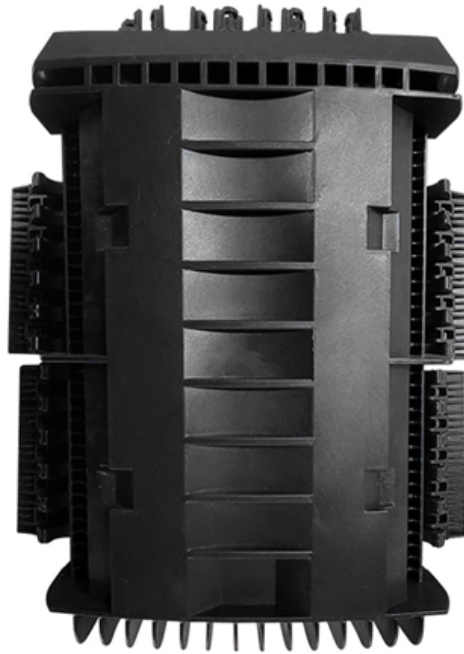

48-core vertical fiber optic fusion splice box

48-core vertical fiber optic fusion splice box

ABS 24/48 Core Fusion Splicing Tray for Vertical Dome Fiber Optic

Feature highlights: Durable ABS plastic fiber optic fusion splicing tray with a capacity of 12/24 cores, designed for FTTH terminal boxes and splice closures. Features easy installation, expandable

[Contact Us](#)

48 Core Fiber Optic Splice Joint Closure Dome Types

48 Core Fiber Optic Splice Joint Closure Dome Types F101H are

[Contact Us](#)

VXB Bearings Pro Grade Fiber Optic Fusion Splicer With Core And

Fiber splice enclosure box is used for aerial, strand-mount FTTH "tap" locations where drop cables are spliced to distribution cables. There are mainly two types

Fusion Splice Tray 48 Cores

Fusion Splice Tray 48 cores is designed to provide a place to store the fiber cables and splices and prevent them from becoming damaged or being misplaced.

[Contact Us](#)

Vertical Joint Box/ Dome Type Splice Closure, 48 Cores.

Product Description It protects fiber optic splices while providing fast and easy no-cost re-entry. It can be installed on aerial, in manholes, ducts and mounted on poles. The Closure provides reliable sealing