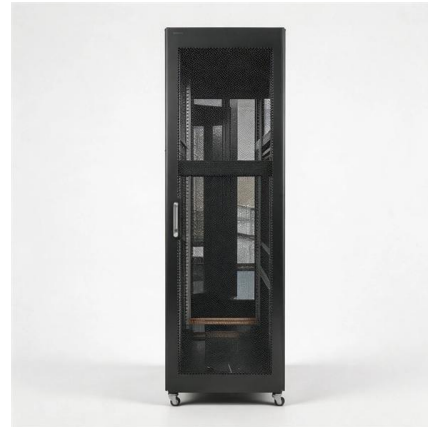

Enbeam OS2 Armoured CST Fibre Optic Cable Loose Tube 48 Core

The singlemode fibre is G.652.D compliant low water peak grade and offers OS2 performance and OS1 backwards compatibility. These compact, lightweight cables are extremely rugged, provide rodent

[Contact Us](#)