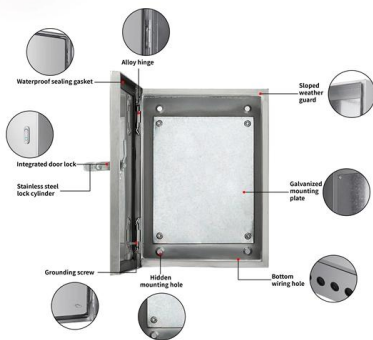

[Contact Us](#)

48 Core Fiber Optic Distribution Box optical termination box

Product Description DA-FDB-48B-PA-10 Fiber Optic Distribution Box Dawnergy's fiber optic distribution boxes are widely used as a termination point for the feeder

[Contact Us](#)

High quality FTTH junction box, 48 core IP55 fiber optic

The FDB-48 is suitable for indoor or outdoor FTTH applications that support up to 48 subscribers. It has a durable wall-mountable housing with a weatherproof gasket

[Contact Us](#)

IP68 PP Direct/Splitting Connection 24/48 Core Splice

The optical 48 core splice closure is designed for distributing, splicing, and storing outdoor optical cables. Support direct and splitting connection.