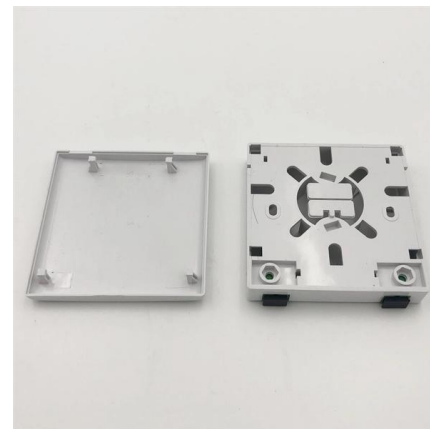

FTTH distribution boxes 4, 8, 16, 24, 36 or 48 ports

Premium-Line FTTH distribution box is aim designed for multi-purpose applications in FTTH projects. Read more here!

[Contact Us](#)