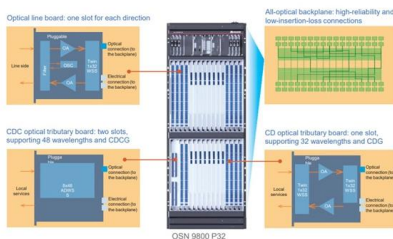

Datasheet POR 48 Wall-mounted Optical Distribution Box

Wall mounted fiber optical box is designed for the placement of up to 48 optical connectors indoor. Optical cables can be lead in/out from upsite or downsite. Adapters plate is selectable and splicing

[Contact Us](#)