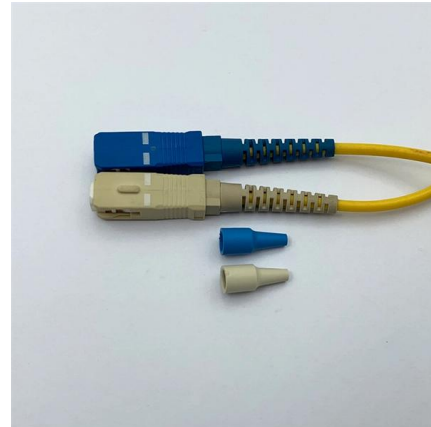

[Contact Us](#)

8 Port FTTH Fiber Distribution Box with 24 Cable

The 8 Port FTTH Fiber Distribution Box with 24 cable outlets can house 4 sc duplex adapters and one 1x8 blockless splitter and supports 24 cores splicing.

[Contact Us](#)

48 Core LC Adapter ODF Box

Adapters and pigtailed are pre-installed on the ODF unit module of the fiber distribution frame for quick installation, which reduces construction time and

[Contact Us](#)

48 Core FTTH Wall Mounted Distribution Box

The unit comes with two 12-fiber splice trays. It is with lock security and can be

[Contact Us](#)

FDB-48 Fiber Distribution Box, 48 ports- AOA Tech

FDB-48 Series 48 ports Fiber Distribution Box, also called Splitter Distribution Box or Fiber Terminal Box, can be used in FTTH projects and is suitable for corridor,