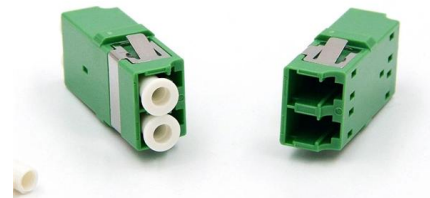

48 Core FTTH Wall Mounted Distribution Box

48 Core FTTH Wall Mounted Distribution Box Wall Mounted Fiber Optic Distribution Box 24 Fiber Ports is for indoor use and can accommodate up to 48 fiber

[Contact Us](#)