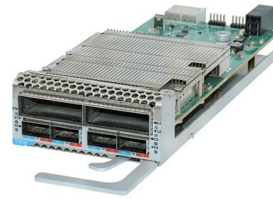

48 Core FTTH Fiber Optic Distribution Box

48 ports Distribution Box is designed for FTTH application, apply for common cable connecting with drop cable/pigtail and optical splitter.

[Contact Us](#)

12 Core Fiber Optic Distribution Boxes for FTTH

The 12 Core Fiber Optic Distribution Box is meticulously crafted using high-quality ABS+ material, guaranteeing exceptional protection and achieving an impressive

[Contact Us](#)

48 core FC Fiber Optic Distribution Box

48 core FC Fiber Optic Distribution Box This FTTH distribution box terminates up to 2 fiber optic cables, offers spaces for splitters and up to 8 fusions working under

[Contact Us](#)