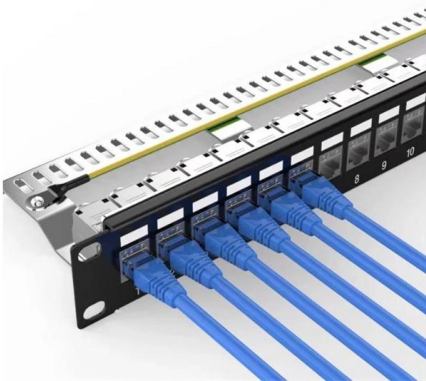

Optical Fiber Distribution Box 32 or 48 Core

Optical Fiber Distribution Box 32 or 48 Core Total enclosed structure. Material: ABS, wet-proof?water-proof?dust-proof?anti-aging, protection level up to

[Contact Us](#)