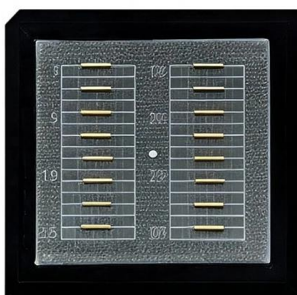

48 Core FDB Fiber Optic Distribution Box

SK 48 Core FDB Fiber Optic Distribution Box with 1*32 PLC Fiber Optic Splitter This fiber optic terminal box is adopted the latest design, no special tool for the locking, easy installation and opening. Flip

[Contact Us](#)