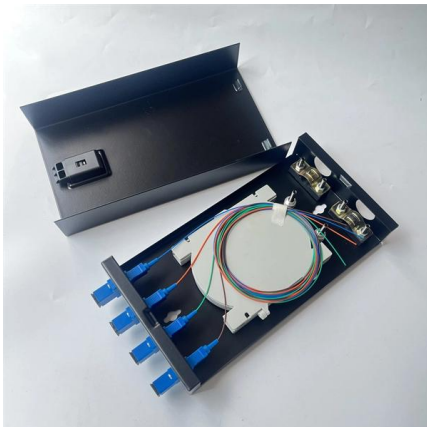

48 port SFP+ switch , 40G QSFP Optical Fiber ethernet

This 48-port ethernet switch (SZ6348-ADCB) delivers cost-effective 2.5G access with 10G/40G uplinks, making it ideal for enterprise networks and data centers.

[Contact Us](#)

Amazon : Ubiquiti Switch Enterprise 48 PoE : Electronics

The USW Enterprise 48 PoE also offers an extensive suite of advanced Layer 2 switching protocols, including port-specific operation modes (switching, mirroring, or aggregate). Additionally, it features a

[Contact Us](#)

Cisco MDS 9148V 64-Gbps 48-Port Fibre Channel Switch Data Sheet

Cisco MDS 9148V 64-Gbps 48-Port Fibre Channel switch brings the latest high-performance, low-latency Fibre Channel Storage Area Network (SAN) technology to market. Along

[Contact Us](#)