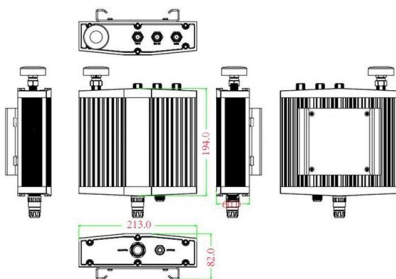

Mechanical drawing