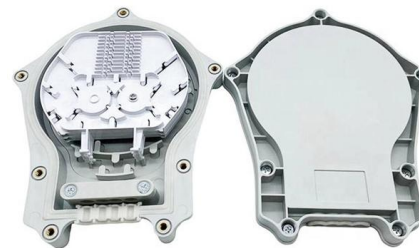

11 Best Server Racks for Your Mini Data Center

A server rack makes organizing cables and devices in your data center easy. Best practices for using a server rack/cabinet Choose the right rack

[Contact Us](#)

SmartRack Standard-Depth Rack Enclosure Cabinet Kit, 42U, 3,000

SmartRack enclosures hold up to 3000 lbs and support cooling, cable management, power distribution and monitoring features that keep critical servers and network equipment operating nonstop.

[Contact Us](#)

42U Server Racks

Designed to accommodate a wide range of servers, networking hardware, and accessories, these racks help maximize space efficiency while supporting optimal airflow and cable management.

[Contact Us](#)

Gcabling 19" 800mm Width 27U 42U Floor Standing Network Cabinet

Gcabling is one of the top network rack manufacturers and network cabinet suppliers in China. We can provide different types of server racks.

[Contact Us](#)