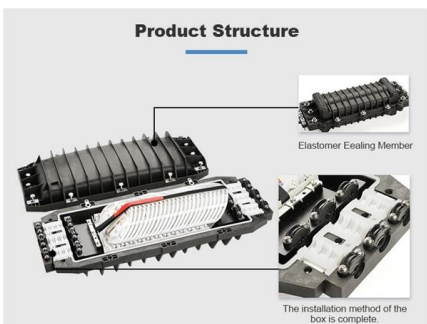

Product Structure

Business Router , Telekom Geschäftskunden

Zertifizierte IP-Router von marktführenden Herstellern mit garantiertem Servicelevel und Betreuung während des gesamten plan-build-run Prozesses.

[Contact Us](#)