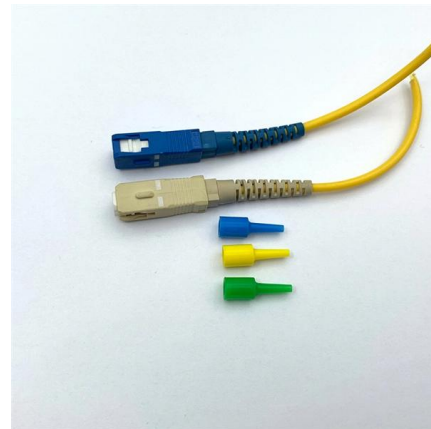

Fireproof Cable Trays Acceptance: Standards for Safety

Ensure safety and durability with this comprehensive guide to fireproof cable trays acceptance. Learn coating processes, inspection standards, and

[Contact Us](#)