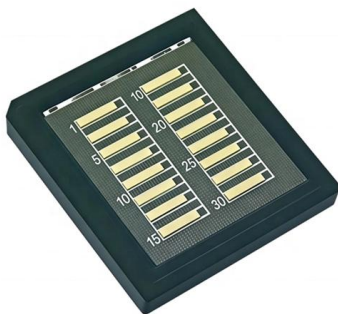

Cable tray 400mm

Types of cable tray 400mm A cable tray 400mm wide comes in various types. They include the aftermentioned: Steel wire cable tray This type has great strength and supporting capacity.

[Contact Us](#)

CABLE TRAY

Cable Support Systems are well designed to provide necessary support for cable trays, cable ladders and trunkings. Cable supports are manufactured according to common standards from high quality

[Contact Us](#)

FIRE RESISTANT PROOF CABLE TRAY, DIN STANDARD E90

Cablofil cable tray is the preferred choice for the cable containment of low and high voltage electric cables where fire resistance is crucial - this includes cable basket tray systems for Prysmian FP

[Contact Us](#)

GUIDE CABLE TRAYS TECHNICAL

In accordance with its continuous improvement policy, Legrand reserves the right to change the specifications and illustrations without notice. All illustrations, descriptions and technical information

[Contact Us](#)