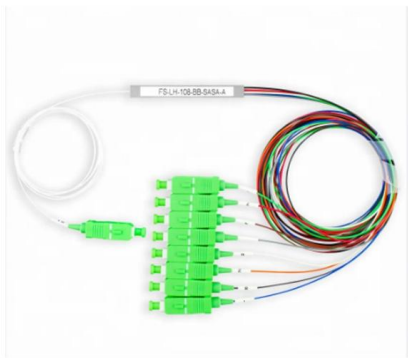

Cable tray 400mm

Types of cable tray 400mm A cable tray 400mm wide comes in various types. They include the aftermentioned: Steel wire cable tray This type has great strength and supporting capacity.

[Contact Us](#)

CABLE TRAY

Cable Support Systems are well designed to provide necessary support for cable trays, cable ladders and trunkings. Cable supports are manufactured according to common standards from high quality

[Contact Us](#)