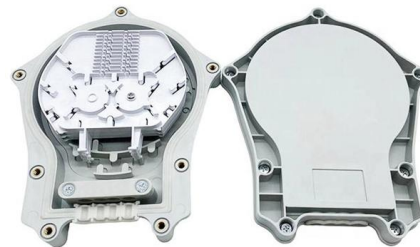

400mm fireproof cable tray thickness

400mm fireproof cable tray thickness

Cable Tray Size and Dimensions: How to Choose the

Learn how to calculate the perfect cable tray size and dimensions for your electrical project. This guide covers load capacity, fill ratios, and industry

[Contact Us](#)

IEC Standard for Cable Tray: Complete Technical Guide

It applies to cable trays made of steel, stainless steel, aluminum, or other metallic materials. The standard ensures these systems can handle the

Ordering information

NO.	1	2	3	4	5	6
Model	SP1201	SP1202	SP1604	SP1601	SP1202	SP1204
Product name	Patch Panel	Patch Panel	Patch Panel	Patch Panel	Patch Panel	Patch Panel
Illustration						
HU	1	2	4	1	2	4
Maximum number of cores	144	288	576	144	288	576
Product size (including module and adapter)	482.8*231*174 mm	482.8*231*188.1 mm	482.8*231*171.7 mm	482.8*231*174 mm	482.8*231*188.1 mm	482.8*231*171.7 mm
Standard color code	RAL9005	RAL9005	RAL9005	RAL9005	RAL9005	RAL9005

Cable tray RKS-Magic® 60 FS 3050 , 400 , 60 , 0.9 , yes , zinc

Cable tray with integrated quick fastening system. The usable length of the cable tray is 3,000 mm. The cable tray has continuous side perforations of 7 x 20 mm for the installation of additional connection