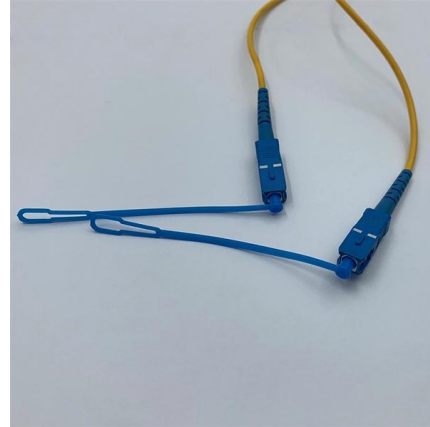

Cable tray 400mm

Types of cable tray 400mm A cable tray 400mm wide comes in various types. They include the aftermentioned: Steel wire cable tray This type has great strength and supporting capacity.

[Contact Us](#)

CABLE TRAY

Cable Support Systems are well designed to provide necessary support for cable trays, cable ladders and trunkings. Cable supports are manufactured according to common standards from high quality

[Contact Us](#)